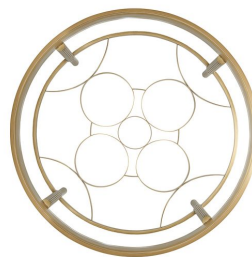

## ORBIT COFFEE TABLE

Model : MNC-TA367

Dimensions (cm) : Dai100 h46

Materials : (1) Glass Top-SS&BR (2) Ebony wood top-SS&BR

Finished : PVD - SS&BR

## **PRODUCT DESCRIPTION**

**Art deco**, a style of decoration that is very popular in France. The design focuses on simplicity, luxury, plus we also add a modern touch with Hi gloss finish.

Model : MNC-TA367

Dimensions (cm) : Dai100 h46

Materials : (1) Glass Top-SS&BR (2) Ebony wood top-SS&BR

Finished : PVD - SS&BR