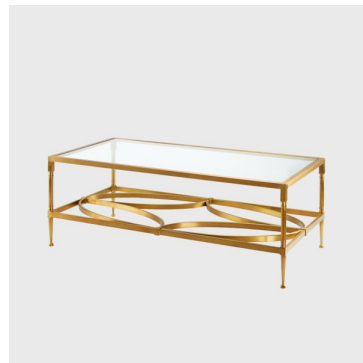

SOPHIA COFFEE TABLE

Model : MNC-TA366

Dimensions (cm) : w122 d61 h46

Materials : Stainless & Top Glass

Finished : (1) Antique brass light (MT-01) (2) Polished nickel (MT-06)

PRODUCT DESCRIPTION

Art deco, a style of decoration that is very popular in France. The design focuses on simplicity, luxury, plus we also add a modern touch with Hi gloss finish.

Model : MNC-TA366

Dimensions (cm) : w122 d61 h46

Materials : Stainless & Top Glass

Finished : (1) Antique brass light (MT-01) (2) Polished Nickel (MT-06)