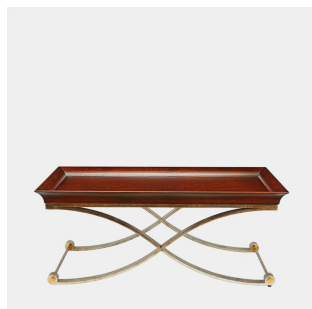

COFFEE TABLE

Model : MNC-TA021
Dimensions (cm) : w120 d70 h50.8
Materials : Oak wood & veneer oak
Finished : (1) Steel with gold (2) Wood Lacquer Finish

PRODUCT DESCRIPTION

Model : MNC-TA021

Dimensions (cm) : w120 d70 h50.8

Materials : Oak wood & veneer oak

Finished : (1) Steel with gold (2) Wood Lacquer Finish