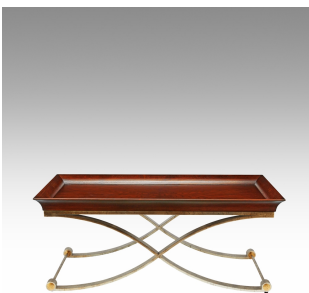

COFFEE TABLE

Model : MNC-TA021
Dimensions (cm) : w120 d70 h50.8
Materials : Oak wood & veneer oak
Finished : (1) Steel with gold (2) Wood Lacquer Finish

PRODUCT DESCRIPTION

Model : MNC-TA021

Dimensions (cm) : w120 d70 h50.8

Materials : Oak wood & veneer oak

Finished : (1) Steel with gold (2) Wood Lacquer Finish