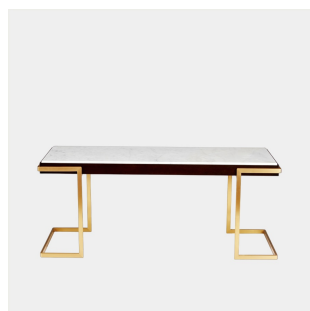

## COCKTAIL TABLE (TOP WHITE CARRARA)

Model : MNC-TA017

Dimensions (cm) : w110 d40 h45

Materials : Marble top & Plywood with Stainless Steel

Finished : Special Finish

## **PRODUCT DESCRIPTION**

Model : MNC-TA017

Dimensions (cm) : w110 d40 h45

Materials : Marble top & Plywood with Stainless Steel

Finished : Special Finish