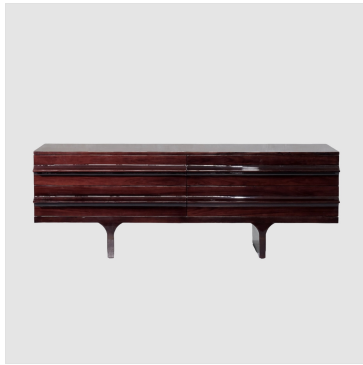

SIDEBOARD

Model : MNC-CB006

Dimensions (cm) : w240 d50 h64

Materials : (1) Beech wood (2) Veneer beech wood & Veneer santos rosewood

Finished : PU hi-gloss

PRODUCT DESCRIPTION

Model : MNC-CB006

Dimensions (cm) : w240 d50 h64

Materials : (1) Beech wood (2) Veneer beech wood & Veneer santos rosewood

Finished : PU hi-gloss