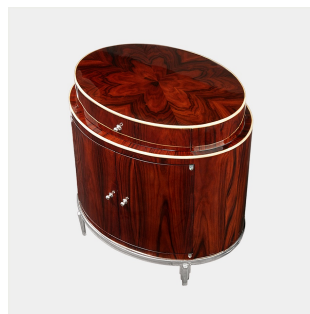

CABINET OVALE

Model : MNC-CB003

Dimensions (cm) : w61 d46 h61

Materials : (1) Beech wood with santos veneer (2) Stainless Steel

Finished : PU Hi-gloss

PRODUCT DESCRIPTION

Art deco, a style of decoration that is very popular in France. The design focuses on simplicity, luxury, plus we also add a modern touch with Hi gloss finish.

Model : MNC-CB003

Dimensions (cm) : w61 d46 h61

Materials : (1) Beech wood with santos veneer (2) Stainless Steel

Finished : PU Hi-gloss