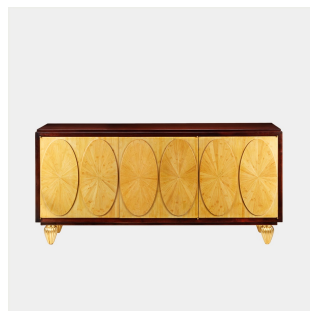

CAROLINE

Model : MNC-CB002

Dimensions (cm) : w180 d46 h85

Materials : (1) Acacia wood (2) Maple wood & Veneer wood

Finished : Wood Lacquer Finish

PRODUCT DESCRIPTION

Art deco, a style of decoration that is very popular in France. The design focuses on simplicity, luxury, plus we also add a modern touch with Hi gloss finish.

Model : MNC-CB002

Dimensions (cm) : w180 d46 h85

Materials : (1) Acacia wood (2) Maple wood (3) Veneer wood

Finished : Wood Lacquer Finish