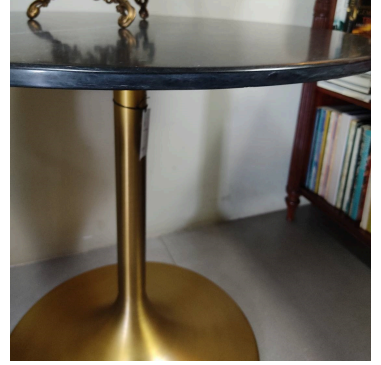

The Classic Chair Company
London

TA519

Model : TA519-BG
Dimensions (cm) : Dia80 h75
Materials : Marble top
Finished : Stainless Steel PVD

Back

The Classic Chair Company
London

PRODUCT DESCRIPTION

Model : TA519-BG
Dimensions (cm) : Dia80 h75
Materials : Marble top
Finished : Stainless Steel PVD