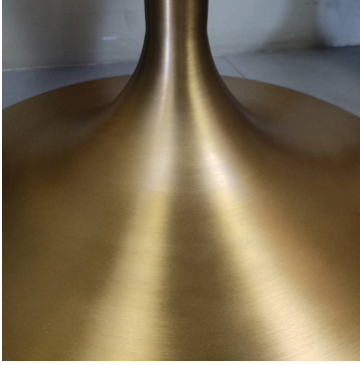

The Classic Chair Company
London

TA519

Model : TA519-BG
Dimensions (cm) : Dia80 h75
Materials : Marble top
Finished : Stainless Steel PVD

Back

The Classic Chair Company
London

PRODUCT DESCRIPTION

Model : TA519-BG
Dimensions (cm) : Dia80 h75
Materials : Marble top
Finished : Stainless Steel PVD