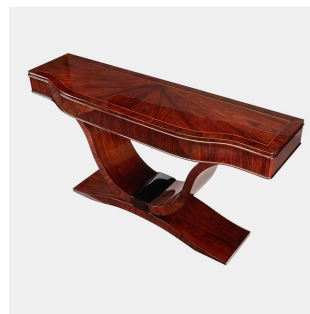

The Classic Chair Company
London

JUPITER CONSOLE

Model : MNC-TA005

Dimensions (cm) : w150 d40 h80

Materials : Beech wood & Veneer santos rosewood

Finished : PU hi-gloss

The Classic Chair Company
London

PRODUCT DESCRIPTION

Art deco, a style of decoration that is very popular in France. The design focuses on simplicity, luxury, plus we also add a modern touch with Hi gloss finish.

Model : MNC-TA005

Dimensions (cm) : w150 d40 h80

Materials : Beech wood & Veneer santos rosewood

Finished : PU hi-gloss