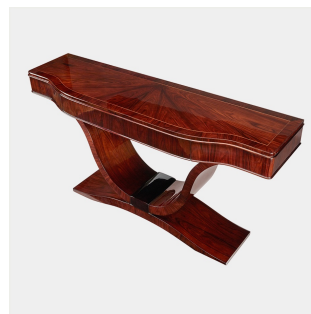

The Classic Chair Company
London

JUPITER CONSOLE

Model : MNC-TA005

Dimensions (cm) : w150 d40 h80

Materials : Beech wood & Veneer santos rosewood

Finished : PU hi-gloss

The Classic Chair Company
London

PRODUCT DESCRIPTION

Art deco, a style of decoration that is very popular in France. The design focuses on simplicity, luxury, plus we also add a modern touch with Hi gloss finish.

Model : MNC-TA005

Dimensions (cm) : w150 d40 h80

Materials : Beech wood & Veneer santos rosewood

Finished : PU hi-gloss