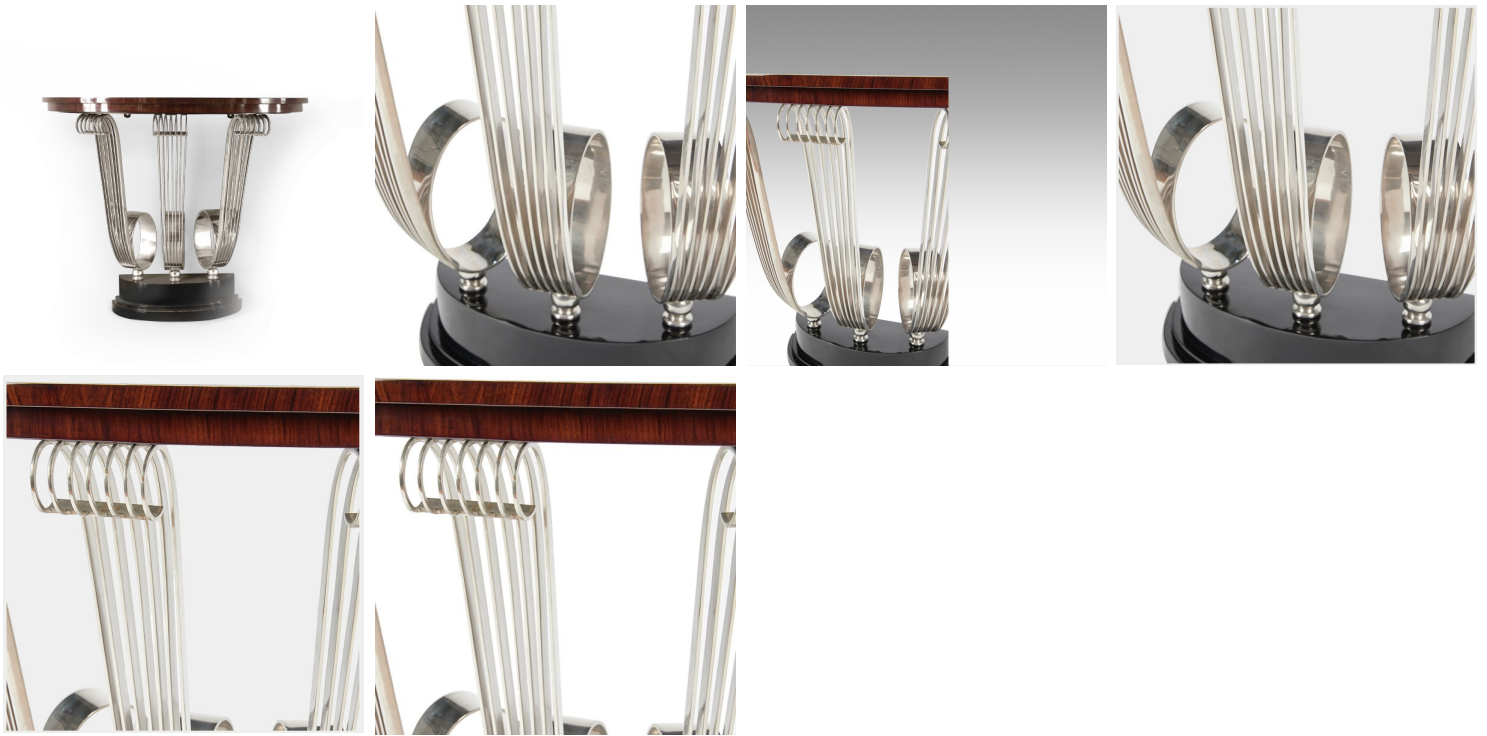

The Classic Chair Company
London

BRON CONSOLE TABLE

Model : MNC-TA004

Dimensions (cm) : w90 d40 h75

Materials : Acacia wood & Santos veneer

Finished : PU hi-gloss

The Classic Chair Company
London

PRODUCT DESCRIPTION

Art deco, a style of decoration that is very popular in France. The design focuses on simplicity, luxury, plus we also add a modern touch with Hi gloss finish.

Model : MNC-TA004

Dimensions (cm) : w90 d40 h75

Materials : Acacia wood & Santos veneer

Finished : PU hi-gloss