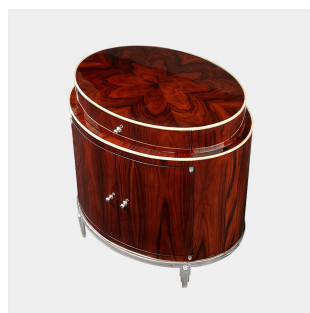

### **CABINET OVALE**

Model : MNC-CB003

Dimensions (cm) : w61 d46 h61

Materials : Beech wood with santos veneer, Stainless Steel & Wood Or similar

Finished : PU Hi-gloss

The Classic Chair Company  
London

### **PRODUCT DESCRIPTION**

**Art deco**, a style of decoration that is very popular in France. The design focuses on simplicity, luxury, plus we also add a modern touch with Hi gloss finish.

Model : MNC-CB003

Dimensions (cm) : w61 d46 h61

Materials : Beech wood with santos veneer, Stainless Steel & Wood Or similar

Finished : PU Hi-gloss