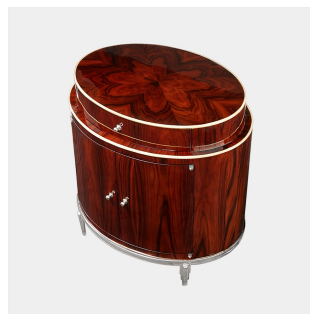

The Classic Chair Company
London

CABINET OVALE

Model : MNC-CB003

Dimensions (cm) : w61 d46 h61

Materials : Santos rosewood veneer & Wood Or similar

Finished : PU Hi-gloss

The Classic Chair Company
London

PRODUCT DESCRIPTION

Art deco, a style of decoration that is very popular in France. The design focuses on simplicity, luxury, plus we also add a modern touch with Hi gloss finish.

Model : MNC-CB003

Dimensions (cm) : w61 d46 h61

Materials : Beech wood with santos veneer, Stainless Steel & Wood Or similar

Finished : PU Hi-gloss