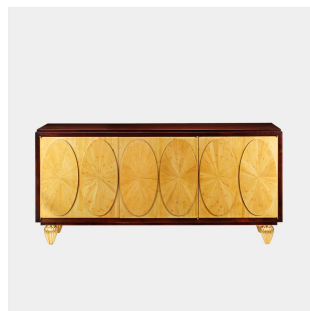

## CAROLINE

Model : MNC-CB002  
Dimensions (cm) : w180 d46 h85  
Materials : Wood veneer  
Finished : Wood Lacquer Finish

The Classic Chair Company  
London

## **PRODUCT DESCRIPTION**

**Art deco**, a style of decoration that is very popular in France. The design focuses on simplicity, luxury, plus we also add a modern touch with Hi gloss finish.

Model : MNC-CB002

Dimensions (cm) : w180 d46 h85

Materials : Acacia wood, Maple wood, Veneer wood & Or similar

Finished : Wood Lacquer Finish