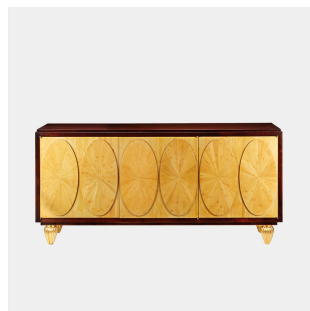

The Classic Chair Company
London

CAROLINE

Model : MNC-CB002

Dimensions (cm) : w180 d46 h85

Materials : Acacia wood, Maple wood, Veneer wood & Or similar

Finished : Wood Lacquer Finish

The Classic Chair Company
London

PRODUCT DESCRIPTION

Art deco, a style of decoration that is very popular in France. The design focuses on simplicity, luxury, plus we also add a modern touch with Hi gloss finish.

Model : MNC-CB002

Dimensions (cm) : w180 d46 h85

Materials : Acacia wood, Maple wood, Veneer wood & Or similar

Finished : Wood Lacquer Finish