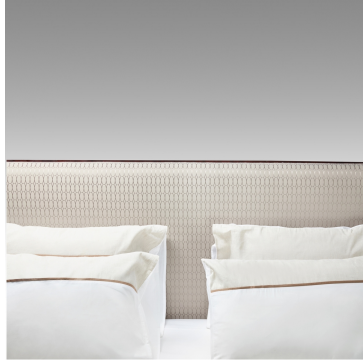

The Classic Chair Company
London

ART DECO BED - KING SIZE

Model : MNC-BD002

Dimensions (cm) : w193 d216 h120

Materials : Beech wood, Or similar & Veneer santos rosewood

Finished : Piano hi-gloss

The Classic Chair Company
London

PRODUCT DESCRIPTION

Art deco, a style of decoration that is very popular in France. The design focuses on simplicity, luxury, plus we also add a modern touch with Hi gloss finish.

Model : MNC-BD002
Dimensions (cm) : w193 d216 h120
Materials : Beech wood
Finished : Piano Hi-gloss