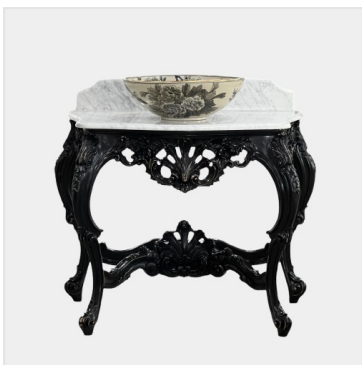

The Classic Chair Company
London

VANITY

Model : TA571

Dimensions (cm) : w103 d60 h89

Materials : Marble

Finished : Paint Lacquer Finish

The Classic Chair Company
London

PRODUCT DESCRIPTION

Classic European Style Furniture . Design from French Empire period , from the English Georgian and Regency periods. Which Pierre Philippe range is inspired by classic French Country furniture, particularly from Provence in the south of French, and is made to the same exacting standards attention to detail. The designs are unique to us.

The Classic Chair Company

Model : TA571

Dimensions (cm) : w103 d60 h89

Materials : Beech wood & Marble

Finished : Paint lacquer finish