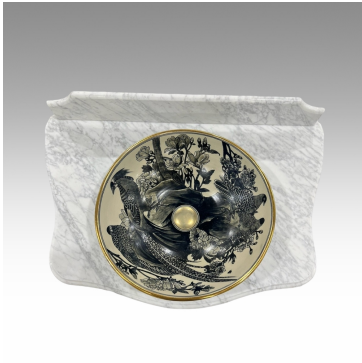

The Classic Chair Company
London

VANITY

Model : TA571

Dimensions (cm) : w103 d60 h89

Materials : Beech wood & Marble

Finished : Paint lacquer finish

The Classic Chair Company
London

PRODUCT DESCRIPTION

Classic European Style Furniture . Design from French Empire period , from the English Georgian and Regency periods. Which Pierre Philippe range is inspired by classic French Country furniture, particularly from Provence in the south of French, and is made to the same exacting standards attention to detail. The designs are unique to us.

The Classic Chair Company

Model : TA571

Dimensions (cm) : w103 d60 h89

Materials : Beech wood & Marble

Finished : Paint lacquer finish