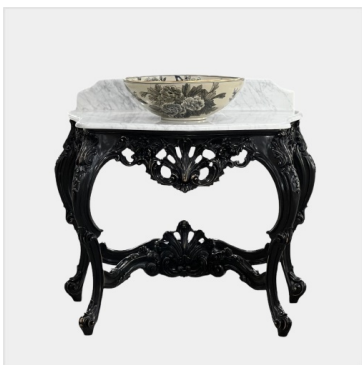

The Classic Chair Company
London

VANITY

Model : TA571

Dimensions (cm) : w103 d60 h89

Materials : Beech wood & Marble

Finished : Paint lacquer finish

The Classic Chair Company
London

PRODUCT DESCRIPTION

Classic European Style Furniture . Design from French Empire period , from the English Georgian and Regency periods. Which Pierre Philippe range is inspired by classic French Country furniture, particularly from Provence in the south of French, and is made to the same exacting standards attention to detail. The designs are unique to us.

The Classic Chair Company

Model : TA571

Dimensions (cm) : w103 d60 h89

Materials : Beech wood & Marble

Finished : Paint lacquer finish