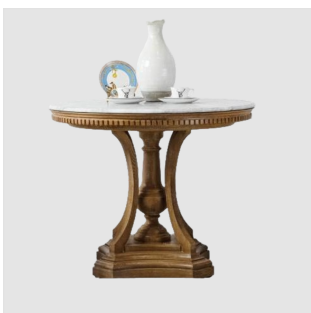

The Classic Chair Company  
London

**CENTER TABLE**

Model : TA553-MB  
Dimensions (cm) : Dia100 h80  
Materials : Oak wood & Marble top  
Finished : Wood Lacquer Finish

The Classic Chair Company  
London

**PRODUCT DESCRIPTION**

Model : TA553-MB

Dimensions (cm) : Dia100 h80

Materials : Oak wood & Marble top

Finished : Wood Lacquer Finish