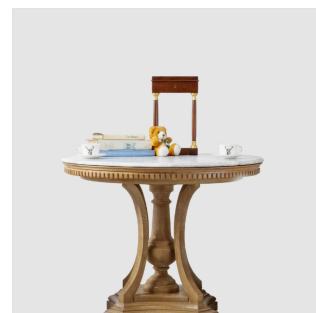

The Classic Chair Company  
London

**CENTER TABLE**

Model : TA553-MB  
Dimensions (cm) : Dia100 h80  
Materials : Oak wood & Marble top  
Finished : Wood Lacquer Finish

The Classic Chair Company  
London

**PRODUCT DESCRIPTION**

Model : TA553-MB

Dimensions (cm) : Dia100 h80

Materials : Oak wood & Marble top

Finished : Wood Lacquer Finish