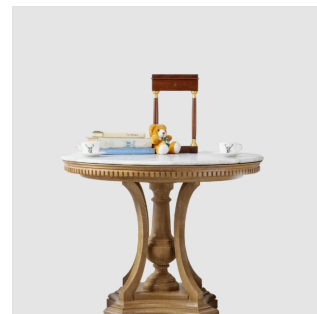

The Classic Chair Company  
London

**CENTER TABLE**

Model : TA553-MB  
Dimensions (cm) : Dia100 h80  
Materials : Marble top  
Finished : Wood Lacquer Finish

The Classic Chair Company  
London

**PRODUCT DESCRIPTION**

Model : TA553-MB

Dimensions (cm) : Dia100 h80

Materials : Oak wood & Marble top

Finished : Wood Lacquer Finish