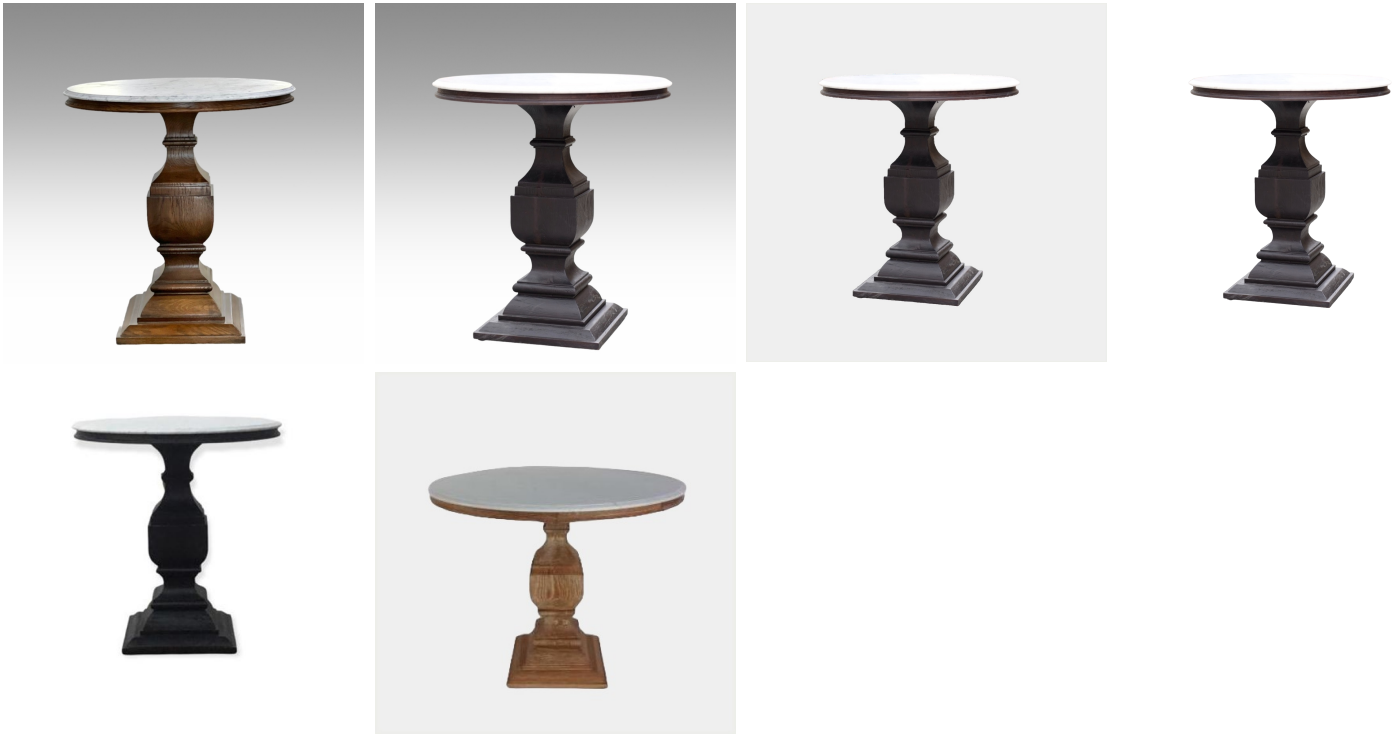

The Classic Chair Company
London

TABLE

Model : TA435S

Dimensions (cm) : Dia70 h75

Materials : Oak wood & Marble top

Finished : Wood Lacquer Finish

The Classic Chair Company
London

PRODUCT DESCRIPTION

Art deco, a style of decoration that is very popular in France. The design focuses on simplicity, luxury, plus we also add a modern touch with Hi gloss finish.

Model : TA435S

Dimensions (cm) : Dia70 h75

Materials : Oak wood & Marble top

Finished : Wood Lacquer Finish