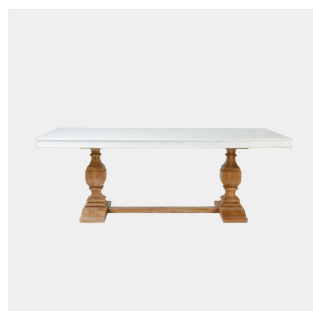

The Classic Chair Company  
London

**DINING TABLE MARBLE TOP WHITE VOLAKAS HONED WITH SEAL**

Model : TA426-V2  
Dimensions (cm) : w215 d110 h76  
Materials : Marble top  
Finished : Wood Lacquer Finish

The Classic Chair Company  
London

## **PRODUCT DESCRIPTION**

**Classic European Style Furniture** . Design from French Empire period , from the English Georgian and Regency periods. Which Pierre Philippe range is inspired by classic French Country furniture, particularly from Provence in the south of French, and is made to the same exacting standards attention to detail. The designs are unique to us.

Model : TA426-V2

Dimensions (cm) : w215 d110 h76

Materials : Marble Top

Finished : Wood Lacquer Finish