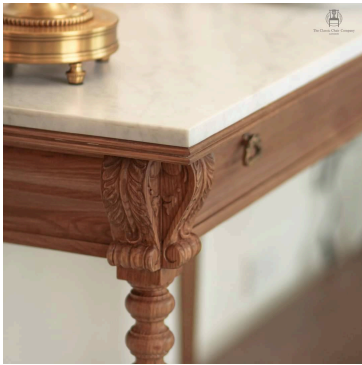

The Classic Chair Company
London

CONSOLE TABLE

Model : TA373-MB
Dimensions (cm) : w180 d45 h85
Materials : Marble top
Finished : Wood Lacquer Finish

The Classic Chair Company
London

PRODUCT DESCRIPTION

Classic European Style Furniture . Design from French Empire period , from the English Georgian and Regency periods. Which Pierre Philippe range is inspired by classic French Country furniture, particularly from Provence in the south of French, and is made to the same exacting standards attention to detail. The designs are unique to us.

The Classic Chair Company

Model : TA373-MB

Dimensions (cm) : w180 d45 h85

Materials : Oak wood & Marble top

Finished : Wood lacquer finish