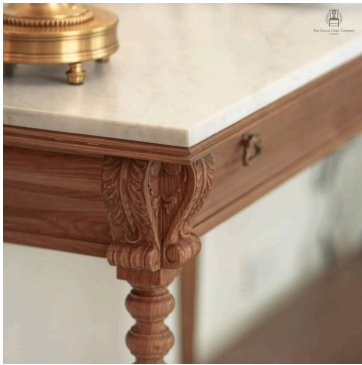

The Classic Chair Company
London

CONSOLE TABLE

Model : TA373-MB

Dimensions (cm) : w180 d45 h85

Materials : Oak wood & Marble top

Finished : Wood lacquer finish

The Classic Chair Company
London

PRODUCT DESCRIPTION

Classic European Style Furniture . Design from French Empire period , from the English Georgian and Regency periods. Which Pierre Philippe range is inspired by classic French Country furniture, particularly from Provence in the south of French, and is made to the same exacting standards attention to detail. The designs are unique to us.

The Classic Chair Company

Model : TA373-MB

Dimensions (cm) : w180 d45 h85

Materials : Oak wood & Marble top

Finished : Wood lacquer finish