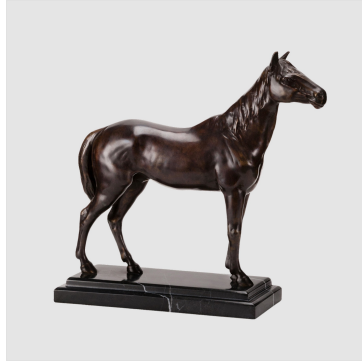

The Classic Chair Company
London

BRONZED HORSE FIGURE

Model : MI548-R

Dimensions (cm) : w36 d12 h32

Materials :

Finished :

The Classic Chair Company
London

PRODUCT DESCRIPTION

Model : MI548-R

Dimensions (cm) : w36 d12 h32

Materials :

Finished :