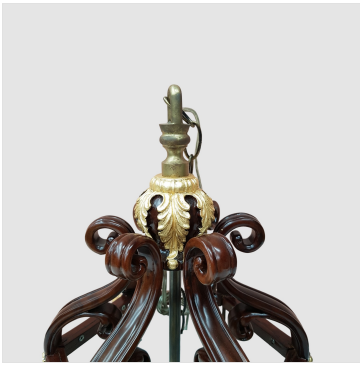

## HAREBELL

Model : LT043-HBL

Dimensions (cm) : w30 d30 h49

Materials : Acacia wood & Or similar

Finished : Wood Lacquer Finish

The Classic Chair Company  
London

## PRODUCT DESCRIPTION

**Classic European Style Furniture** . Design from French Empire period , from the English Georgian and Regency periods. Which Pierre Philippe range is inspired by classic French Country furniture, particularly from Provence in the south of French, and is made to the same exacting standards attention to detail. The designs are unique to us.

Model : LT043-HBL

Dimensions (cm) : w30 d30 h49

Materials : Acacia wood

Finished : Wood lacquer finish