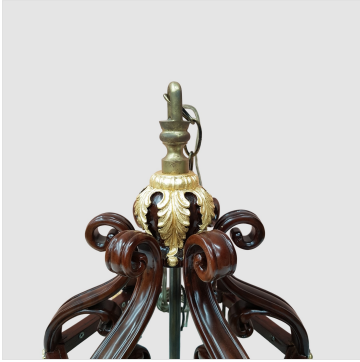

## HAREBELL

Model : LT043-HBL  
Dimensions (cm) : w30 d30 h49  
Materials : Acacia wood  
Finished : Wood lacquer finish

The Classic Chair Company  
London

## PRODUCT DESCRIPTION

**Classic European Style Furniture** . Design from French Empire period , from the English Georgian and Regency periods. Which Pierre Philippe range is inspired by classic French Country furniture, particularly from Provence in the south of French, and is made to the same exacting standards attention to detail. The designs are unique to us.

Model : LT043-HBL

Dimensions (cm) : w30 d30 h49

Materials : Acacia wood

Finished : Wood lacquer finish