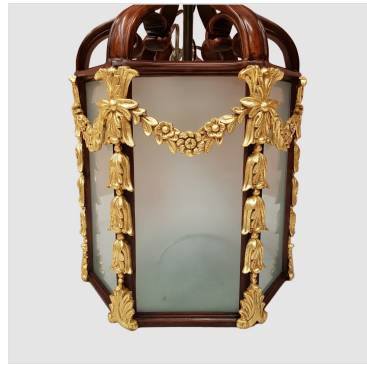

## HAREBELL

Model : LT043-HBL

Dimensions (cm) : w30 d30 h49

Materials : Acacia wood & Or similar

Finished : Wood Lacquer Finish

The Classic Chair Company  
London

## PRODUCT DESCRIPTION

**Classic European Style Furniture** . Design from French Empire period , from the English Georgian and Regency periods. Which Pierre Philippe range is inspired by classic French Country furniture, particularly from Provence in the south of French, and is made to the same exacting standards attention to detail. The designs are unique to us.

Model : LT043-HBL

Dimensions (cm) : w30 d30 h49

Materials : Acacia wood

Finished : Wood lacquer finish