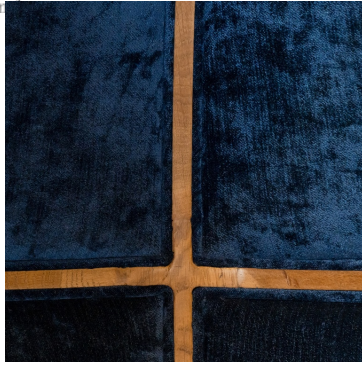

The Classic Chair Company  
London

**FRENCH PROTERS EASY CHAIR**

Model : CH381-1ST

Dimensions (cm) : w77 d81 h147 sh45 ah60

Materials : Oakwood & Fabric

Finished : Wood Lacquer Finish

The Classic Chair Company  
London

### PRODUCT DESCRIPTION

Model : CH381-1ST

Dimensions (cm) : w77 d81 h147 sh45 ah60

Materials : Oakwood & Fabric

Finished : Wood Lacquer Finish