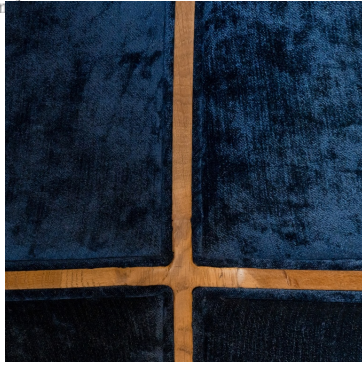

The Classic Chair Company
London

FRENCH PROTERS EASY CHAIR

Model : CH381-1ST

Dimensions (cm) : w77 d81 h147 sh45 ah60

Materials : Fabric

Finished : Wood Lacquer Finish

The Classic Chair Company
London

The Classic Chair Company

PRODUCT DESCRIPTION

Model : CH381-1ST

Dimensions (cm) : w77 d81 h147 sh45 ah60

Materials : Oakwood & Fabric

Finished : Wood Lacquer Finish