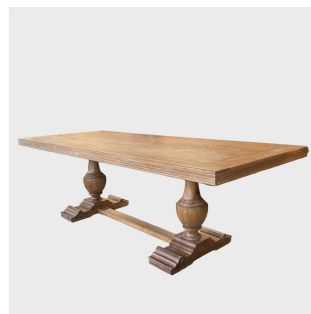

The Classic Chair Company
London

RECTANGULAR DINING TABLE

Model : TA375S-SLO
Dimensions (cm) : w240 d100 h76
Materials : Oak wood
Finished : Wood lacquer finish

The Classic Chair Company
London

PRODUCT DESCRIPTION

Classic European Style Furniture . Design from French Empire period , from the English Georgian and Regency periods. Which Pierre Philippe range is inspired by classic French Country furniture, particularly from Provence in the south of French, and is made to the same exacting standards attention to detail. The designs are unique to us.

Model : TA375S-SLO

Dimensions (cm) : w240 d100 h76

Materials : Oak wood

Finished : Wood Lacquer Finish