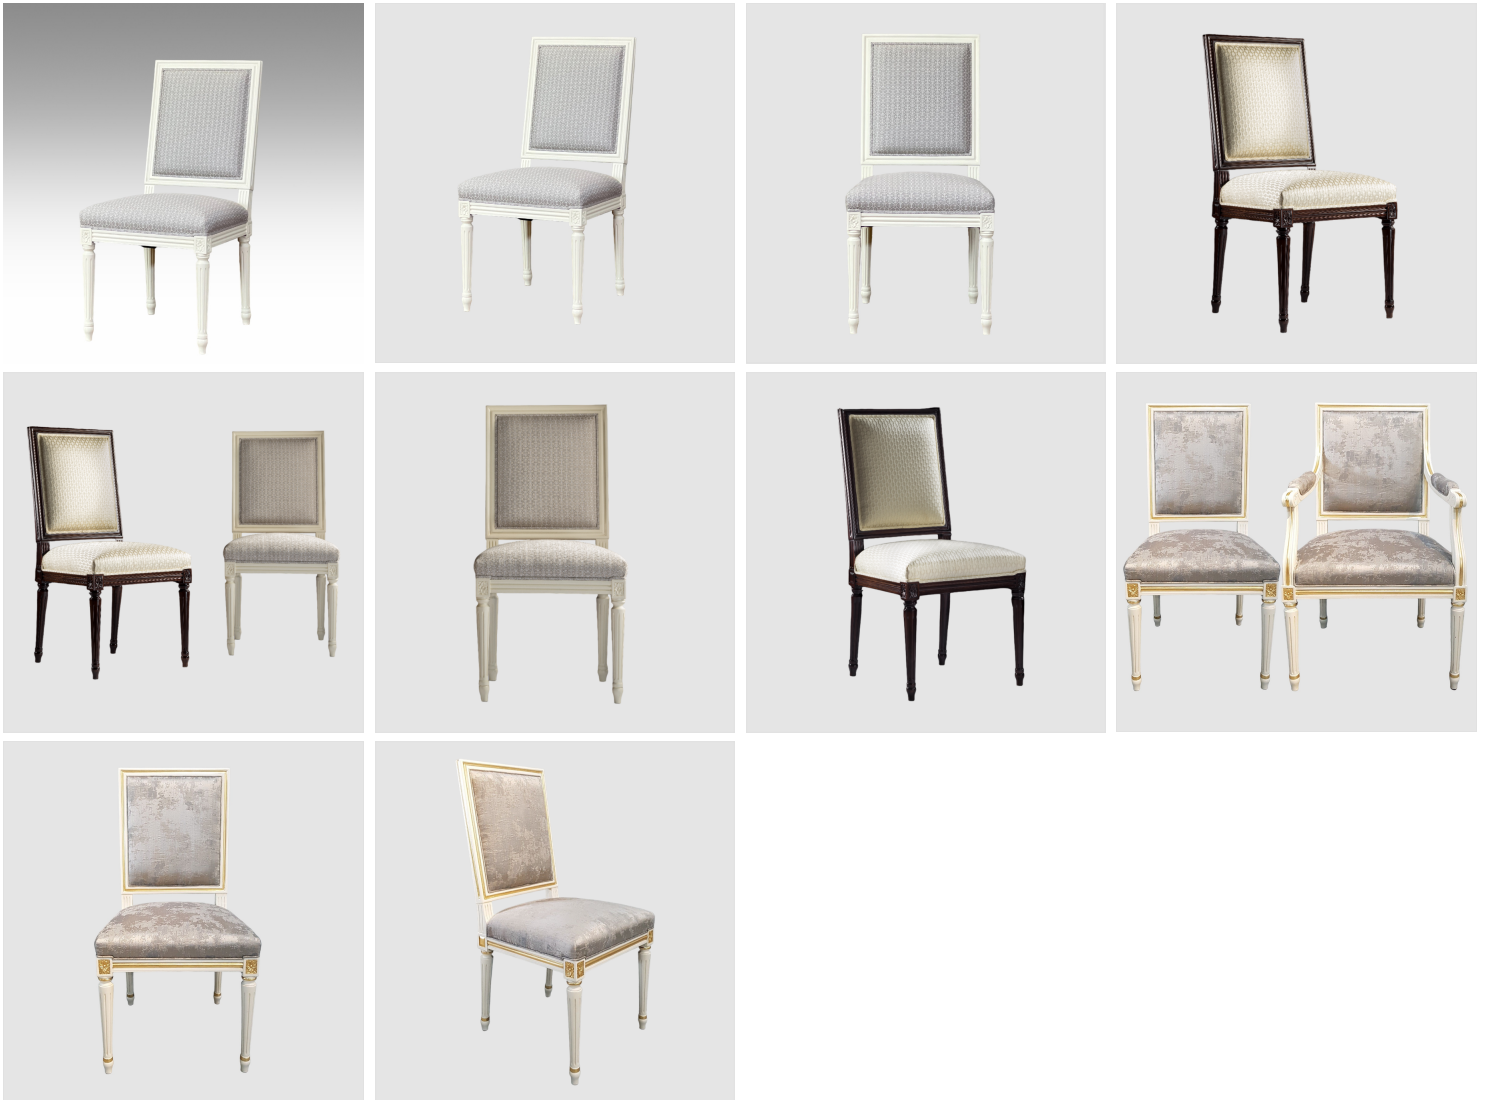

The Classic Chair Company  
London

**SIDE CHAIR**

Model : CH230S-UP

Dimensions (cm) : w49 d61 h99

Materials : Fabric

Finished : Paint Lacquer Finish & Wood Lacquer Finish

The Classic Chair Company  
London

## PRODUCT DESCRIPTION

**Classic European Style Furniture** . Design from French Empire period , from the English Georgian and Regency periods. Which Pierre Philippe range is inspired by classic French Country furniture, particularly from Provence in the south of French, and is made to the same exacting standards attention to detail. The designs are unique to us.

Model : CH230S-UP

Dimensions (cm) : w49 d61 h99

Materials : Beech wood

Paint Lacquer Finish & Wood Lacquer Finish