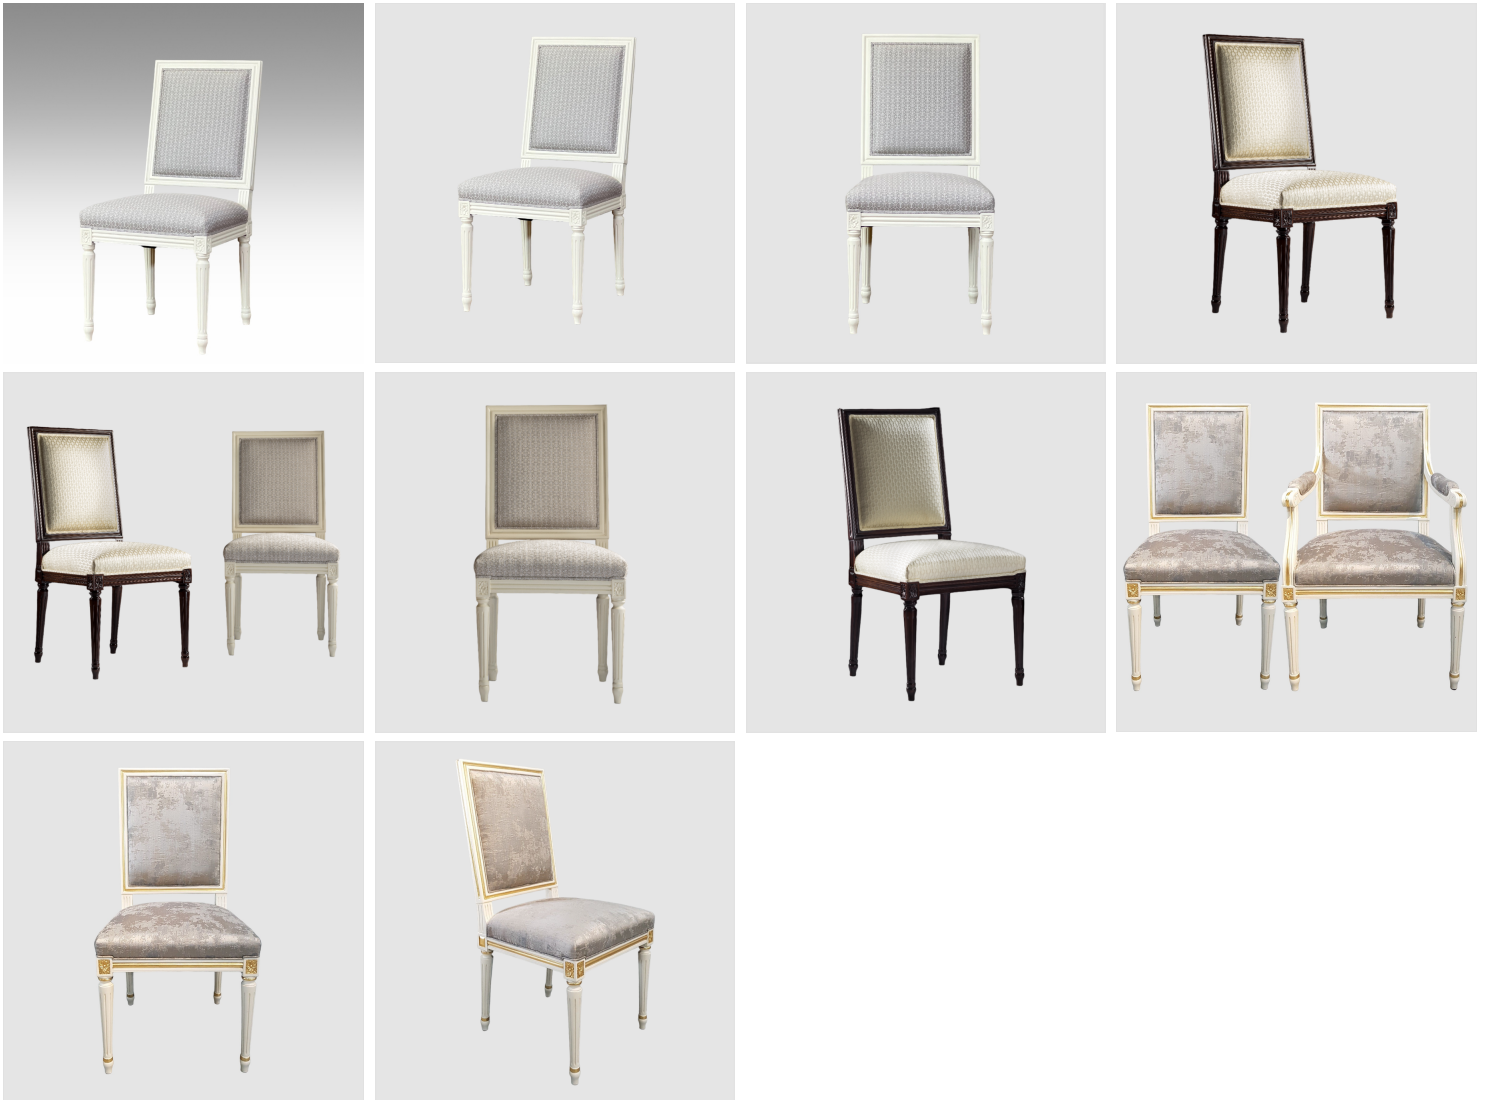

The Classic Chair Company
London

SIDE CHAIR

Model : CH230S-UP

Dimensions (cm) : w49 d61 h99

Materials : Beech wood, Or Similar & Fabric
Paint Lacquer Finish & Wood Lacquer Finish

The Classic Chair Company
London

PRODUCT DESCRIPTION

Classic European Style Furniture . Design from French Empire period , from the English Georgian and Regency periods. Which Pierre Philippe range is inspired by classic French Country furniture, particularly from Provence in the south of French, and is made to the same exacting standards attention to detail. The designs are unique to us.

Model : CH230S-UP

Dimensions (cm) : w49 d61 h99

Materials : Beech wood

Paint Lacquer Finish & Wood Lacquer Finish