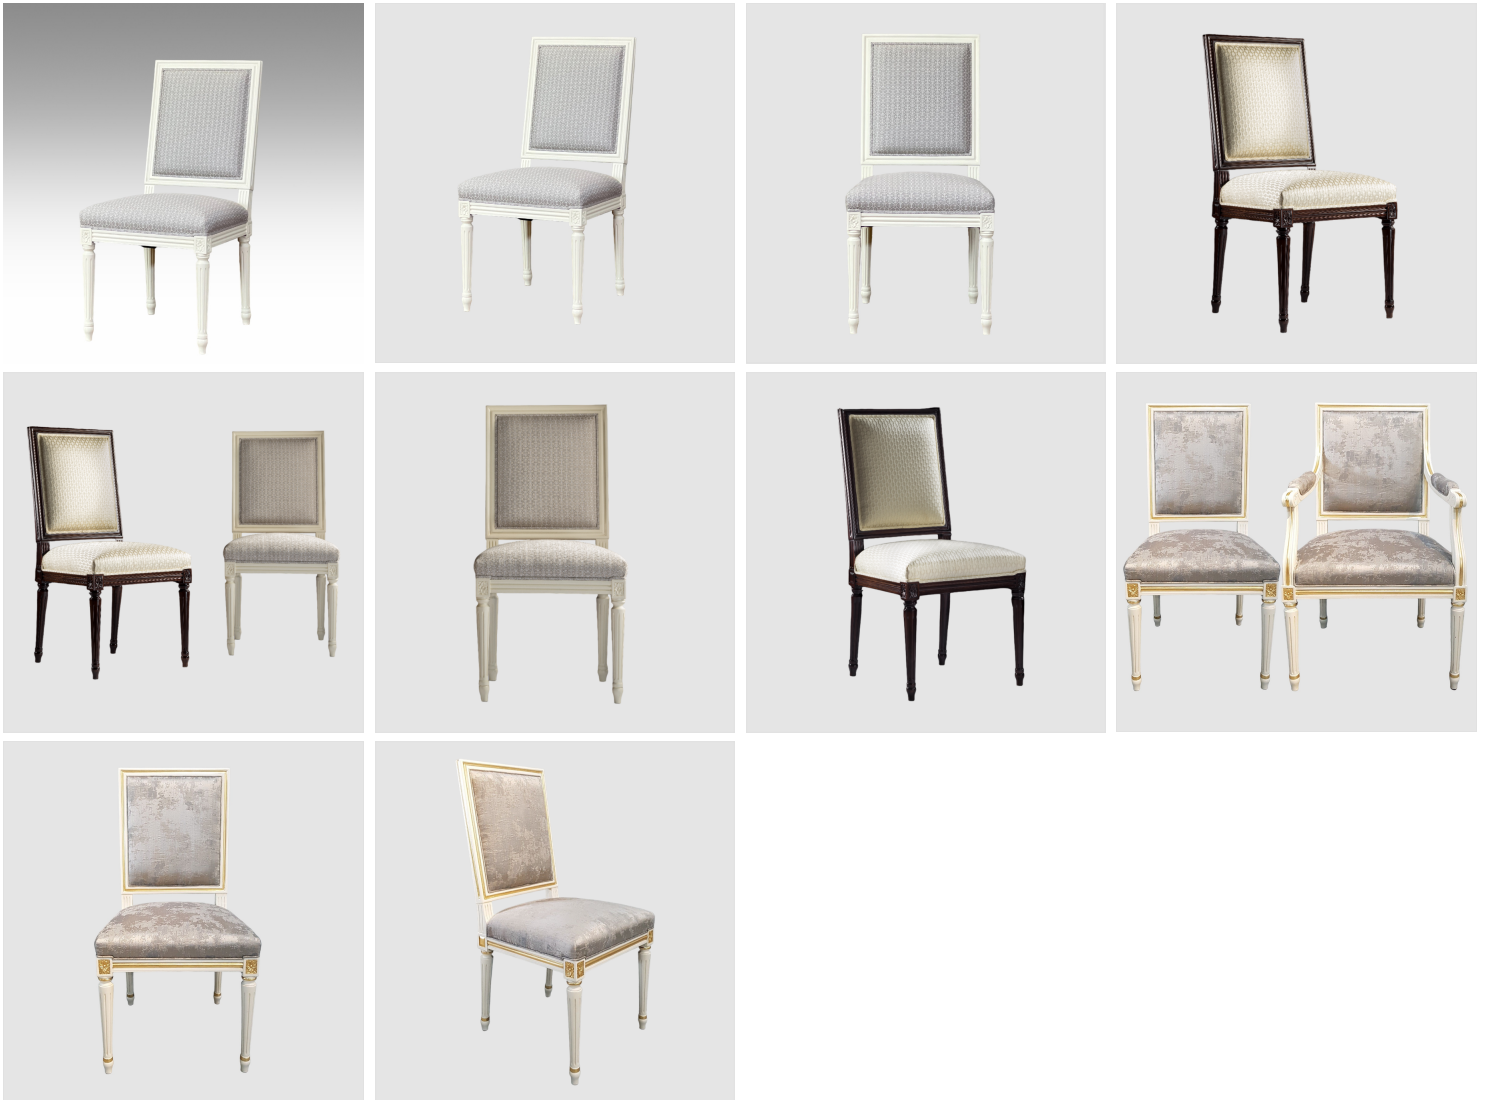

The Classic Chair Company
London

SIDE CHAIR

Model : CH230S-UP

Dimensions (cm) : w49 d61 h99

Materials : Beech wood

Paint Lacquer Finish & Wood Lacquer Finish

The Classic Chair Company
London

PRODUCT DESCRIPTION

Classic European Style Furniture . Design from French Empire period , from the English Georgian and Regency periods. Which Pierre Philippe range is inspired by classic French Country furniture, particularly from Provence in the south of French, and is made to the same exacting standards attention to detail. The designs are unique to us.

Model : CH230S-UP

Dimensions (cm) : w49 d61 h99

Materials : Beech wood

Paint Lacquer Finish & Wood Lacquer Finish