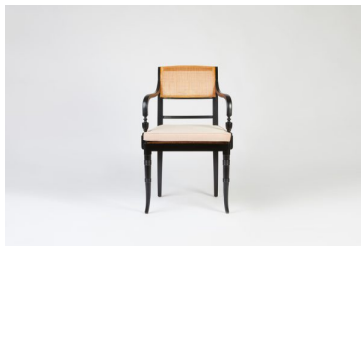

### **CHAIR ETHEL**

Model : CH225-VS

Dimensions (cm) : w54 d58 h86 sh47 ah70

Materials : Beech wood & Rattan

Finished : (1) Paint Lacquer Finish (2) Wood Lacquer Finish

The Classic Chair Company  
London

The Classic Chair Company

### PRODUCT DESCRIPTION

Model : CH225-VS

Dimensions (cm) : w54 d58 h86 sh47 ah70

Materials : Beech wood & Rattan

Finished : (1) Paint Lacquer Finish (2) Wood Lacquer Finish