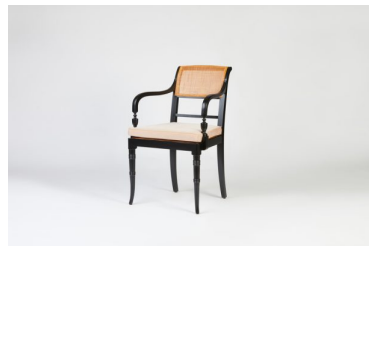

### **CHAIR ETHEL**

Model : CH225-VS

Dimensions (cm) : w54 d58 h86 sh47 ah70

Materials : Beech wood & Rattan

Finished : (1) Paint Lacquer Finish (2) Wood Lacquer Finish

The Classic Chair Company  
London

The Classic Chair Company

### PRODUCT DESCRIPTION

Model : CH225-VS

Dimensions (cm) : w54 d58 h86 sh47 ah70

Materials : Beech wood & Rattan

Finished : (1) Paint Lacquer Finish (2) Wood Lacquer Finish