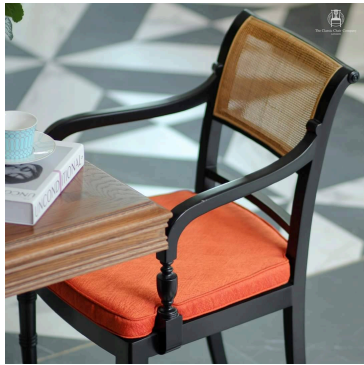

### **CHAIR ETHEL**

Model : CH225-VS

Dimensions (cm) : w54 d58 h86 sh47 ah70

Materials : Fabric & Rattan

Finished : Paint Lacquer Finish & Wood Lacquer Finish

The Classic Chair Company  
London

The Classic Chair Company

### PRODUCT DESCRIPTION

Model : CH225-VS

Dimensions (cm) : w54 d58 h86 sh47 ah70

Materials : Beech wood & Rattan

Finished : (1) Paint Lacquer Finish (2) Wood Lacquer Finish