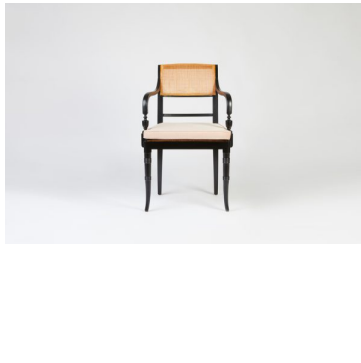

### **CHAIR ETHEL**

Model : CH225-VS

Dimensions (cm) : w54 d58 h86 sh47 ah70

Materials : Fabric & Rattan

Finished : Paint Lacquer Finish & Wood Lacquer Finish

The Classic Chair Company  
London

The Classic Chair Company

### PRODUCT DESCRIPTION

Model : CH225-VS

Dimensions (cm) : w54 d58 h86 sh47 ah70

Materials : Beech wood & Rattan

Finished : (1) Paint Lacquer Finish (2) Wood Lacquer Finish