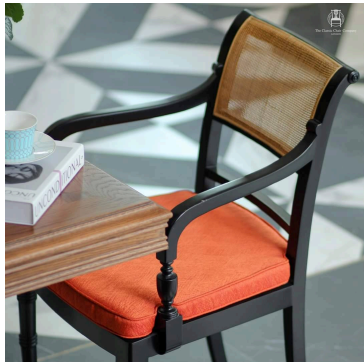

### **CHAIR ETHEL**

Model : CH225-VS

Dimensions (cm) : w54 d58 h86 sh47 ah70

Materials : Beech wood & Rattan

Finished : (1) Paint Lacquer Finish (2) Wood Lacquer Finish

The Classic Chair Company  
London

The Classic Chair Company

### PRODUCT DESCRIPTION

Model : CH225-VS

Dimensions (cm) : w54 d58 h86 sh47 ah70

Materials : Beech wood & Rattan

Finished : (1) Paint Lacquer Finish (2) Wood Lacquer Finish