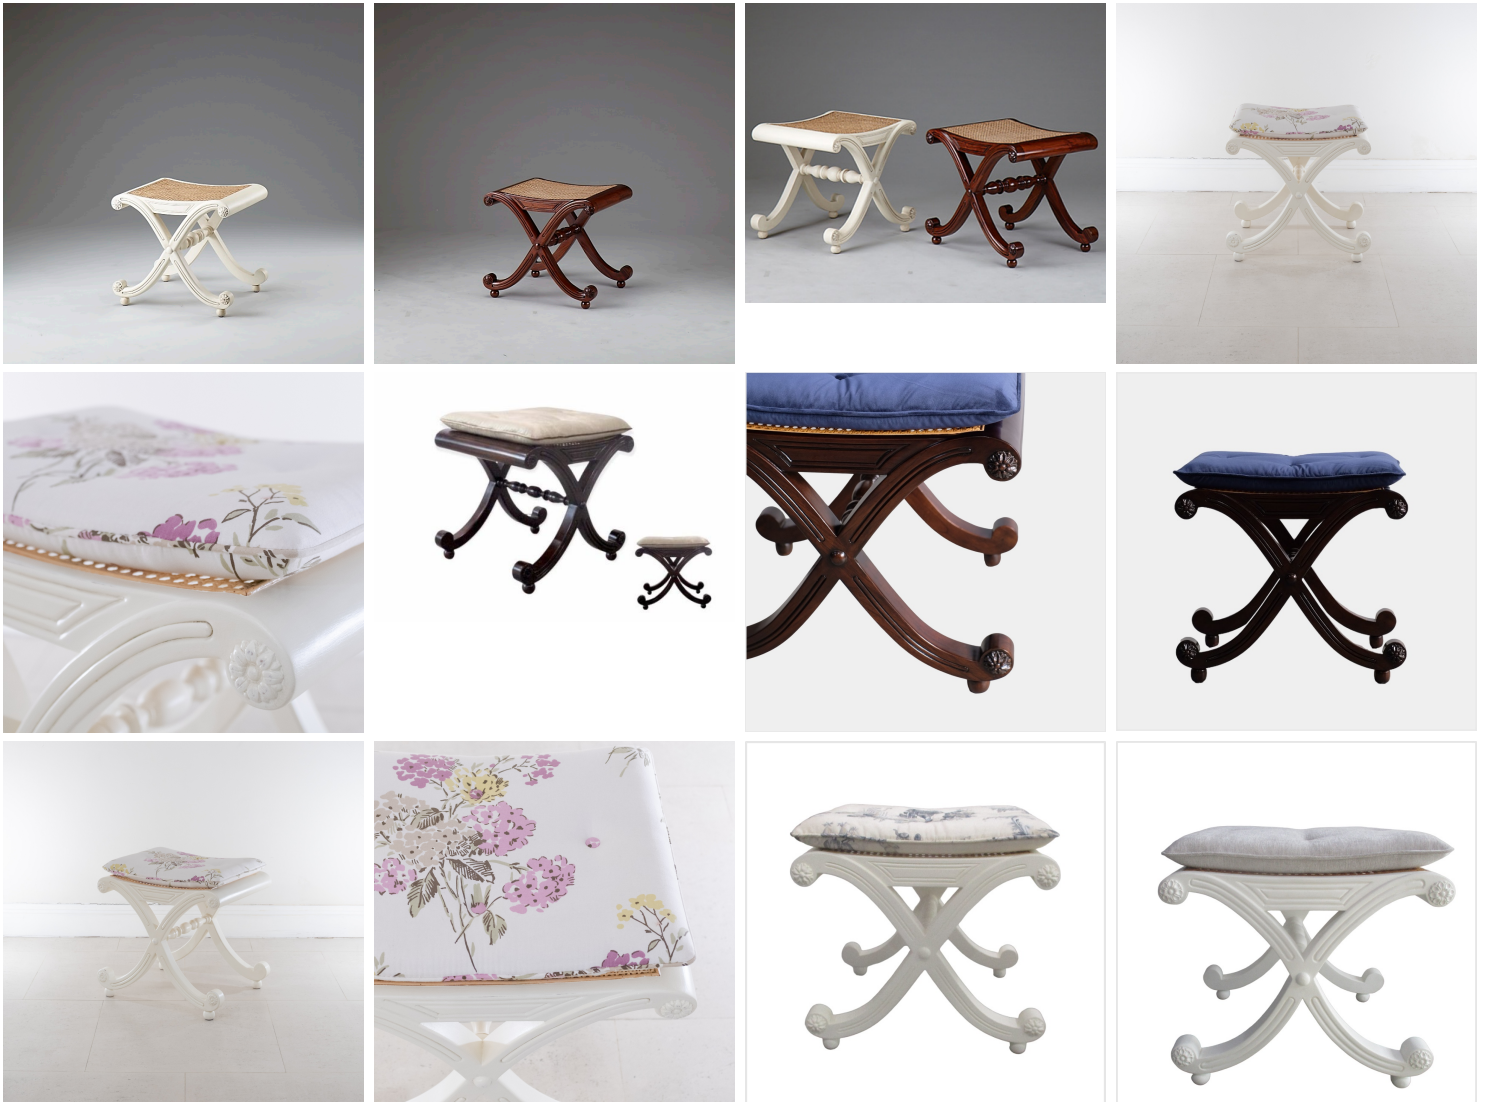

The Classic Chair Company
London

STOOL

Model : CH071

Dimensions (cm) : w52.5 d44 h50 sh50

Materials : (1) Acacia wood (2) Beech wood

Finished : (1) Wood lacquer finish (2) Paint lacquer finish

The Classic Chair Company
London

PRODUCT DESCRIPTION

Classic European Style Furniture . Design from French Empire period , from the English Georgian and Regency periods. Which Pierre Philippe range is inspired by classic French Country furniture, particularly from Provence in the south of French, and is made to the same exacting standards attention to detail. The designs are unique to us.

Model : CH071

Dimensions (cm) : w52.5 d44 h50 sh50

Materials : (1) Acacia wood (2) Beech wood

Finished : (1) Wood Lacquer Finish (2) Paint Lacquer Finish