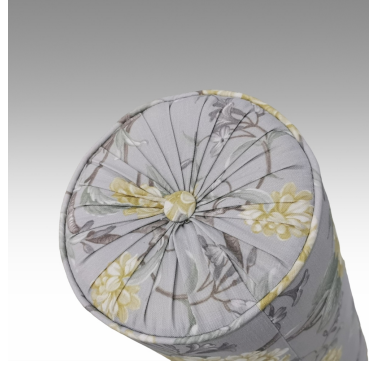

### VIVIEN DAY BED

Model : CH039-VIV-UP  
Dimensions (cm) : w208 d99 h98 sh45 sd84  
Materials : Fabric  
Finished : Wood Lacquer Finish

The Classic Chair Company  
London

The Classic Chair Company

## PRODUCT DESCRIPTION

Model : CH039-VIV-UP  
Dimensions (cm) : w208 d99 h98 sh45 sd84  
Materials : Fabric  
Finished : Wood Lacquer Finish