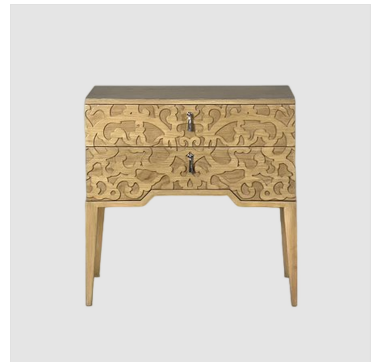

The Classic Chair Company  
London

**RAISED BEDSIDE TABLE**

Model : CB221

Dimensions (cm) : w65 d43 h65

Materials : Oak wood & Oak veneer

Finished : Paint Lacquer Finish

The Classic Chair Company  
London

### PRODUCT DESCRIPTION

Model : CB221

Dimensions (cm) : w65 d43 h65

Materials : Oak wood & Oak veneer

Finished : Paint Lacquer Finish