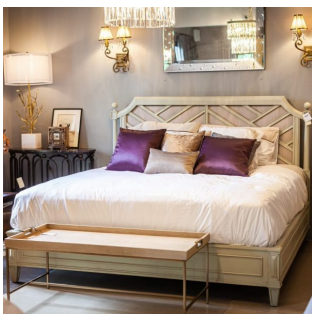

The Classic Chair Company  
London

**VARANDA BED KING SIZE**

Model : BD30-K

Dimensions (cm) : w196 d212.5 h133

Materials : Beech wood & Or Similar

Finished : Wood Lacquer Finish

The Classic Chair Company  
London

**PRODUCT DESCRIPTION**

Model : BD30-K

Dimensions (cm) : w196 d212.5 h133

Materials : Beech wood

Finished : Wood Lacquer Finish