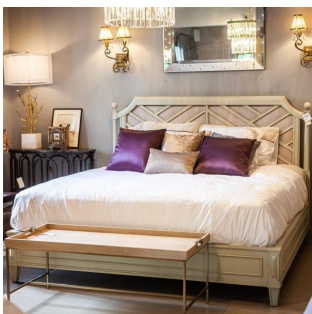

The Classic Chair Company
London

VARANDA BED KING SIZE

Model : BD30-K

Dimensions (cm) : w196 d212.5 h133

Materials : Beech wood & Or Similar

Finished : Wood Lacquer Finish

The Classic Chair Company
London

PRODUCT DESCRIPTION

Model : BD30-K

Dimensions (cm) : w196 d212.5 h133

Materials : Beech wood

Finished : Wood Lacquer Finish