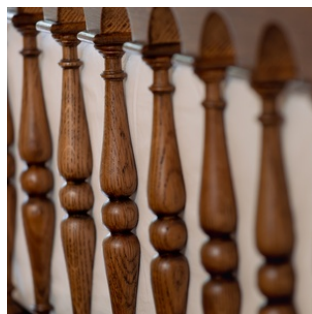

The Classic Chair Company
London

TOPICAL CLASSIC BED SINGLE SIZE

Model : BD29-S

Dimensions (cm) : w119 d218 h99

Materials : Oak wood & Or Similar

Finished : Wood Lacquer Finish

The Classic Chair Company
London

PRODUCT DESCRIPTION

Classic European Style Furniture . Design from French Empire period , from the English Georgian and Regency periods. Which Pierre Philippe range is inspired by classic French Country furniture, particularly from Provence in the south of French, and is made to the same exacting standards attention to detail. The designs are unique to us.

Model : BD29-S

Dimensions (cm) : w119 d218 h99

Materials : Oak wood

Finished : Wood Lacquer Finish