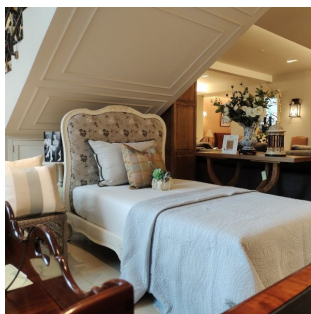

The Classic Chair Company  
London

**HEIN BED SINGLE SIZE**

Model : BD01-HEI-SH  
Dimensions (cm) : w116 d209 h128  
Materials : Acacia wood  
Finished : Paint Lacquer Finish

The Classic Chair Company  
London

**PRODUCT DESCRIPTION**

Model : BD01-HEI-SH  
Dimensions (cm) : w116 d209 h128  
Materials : Acacia wood  
Finished : Paint Lacquer Finish