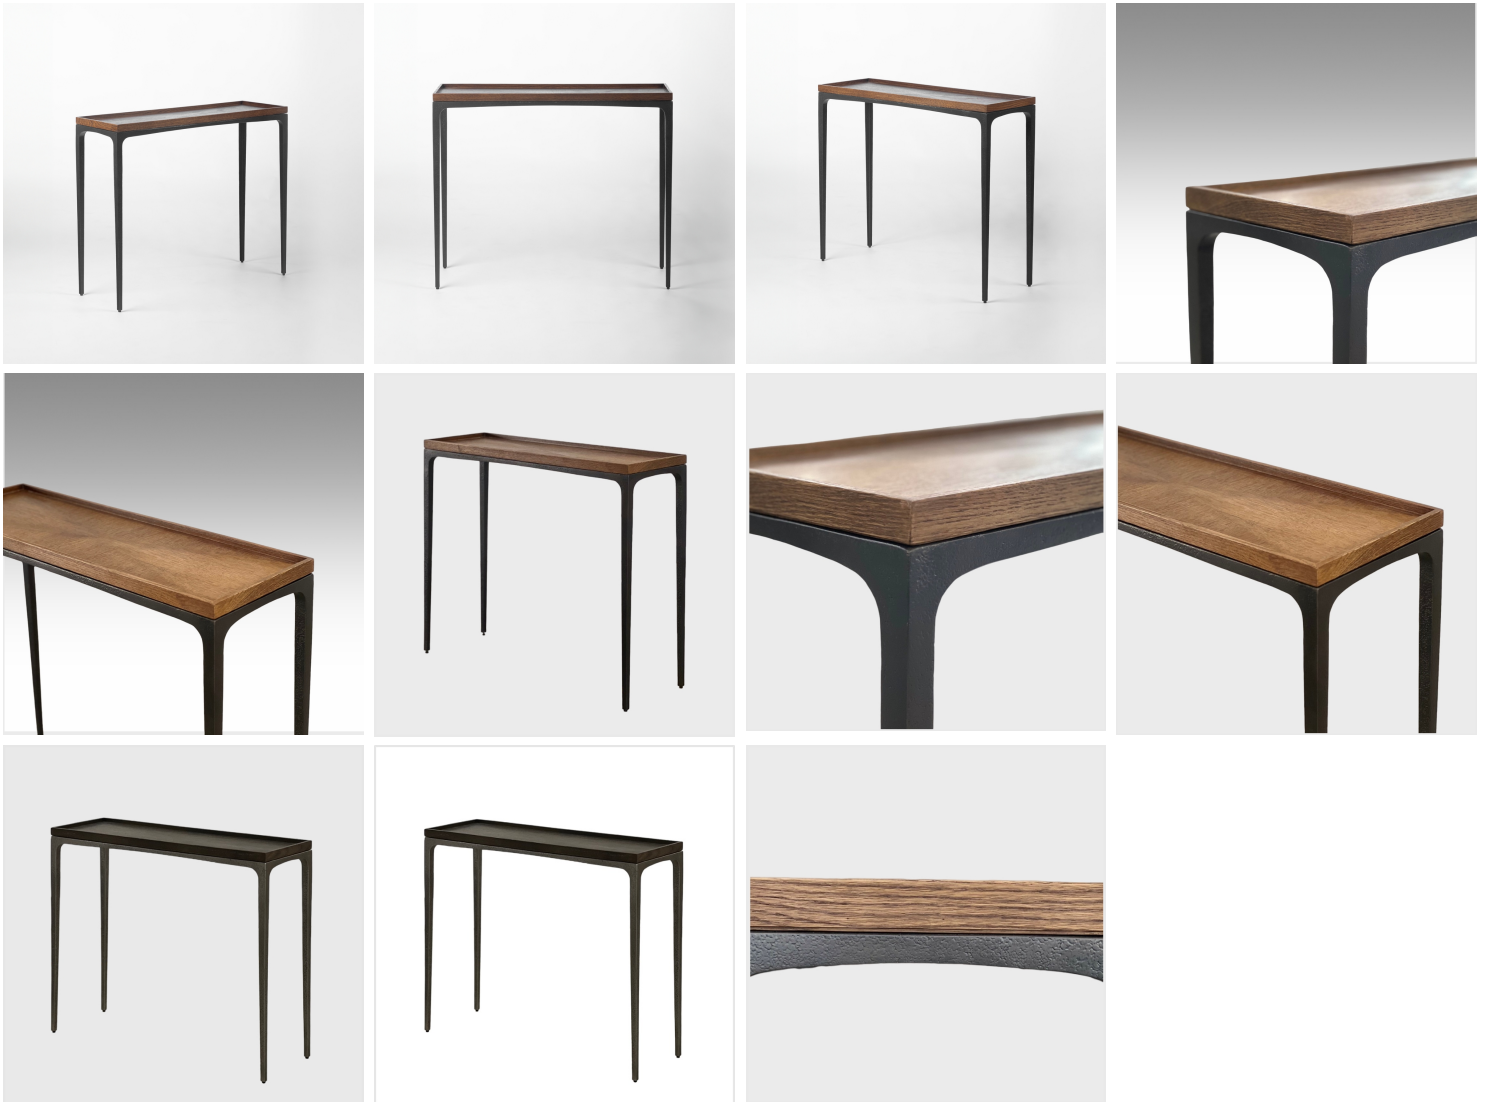

### CONSOLE TABLE

Model : MNC-TA071

Dimensions (cm) : w92 d31 h77

Materials : Oak veneer & Aluminum

Finished : Wood Lacquer Finish & Patina

The Classic Chair Company  
London

### PRODUCT DESCRIPTION

Model : MNC-TA071

Dimensions (cm) : w92 d31 h77

Materials : Oak veneer & Aluminum

Finished : Wood Lacquer Finish & Patina