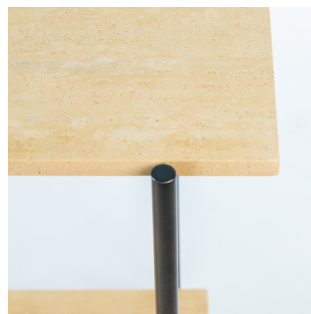

## CONSOLE

Model : MNC-TA034-BGR-RTT  
Dimensions (cm) : w120 d34.5 h65  
Materials : Marble  
Finished : Special Finish

The Classic Chair Company  
London

**PRODUCT DESCRIPTION**

Model : MNC-TA034-BGR-RTT  
Dimensions (cm) : w120 d34.5 h65  
Materials : Marble  
Finished : Special Finish