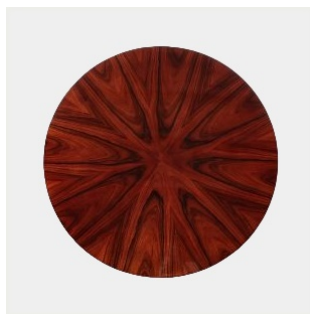

The Classic Chair Company
London

FONTAINE

Model : MNC-TA370

Dimensions (cm) : Dia60 h69

Materials : Beech wood & Santos rosewood veneer

Finished : PU hi-gloss

The Classic Chair Company
London

PRODUCT DESCRIPTION

Art deco, a style of decoration that is very popular in France. The design focuses on simplicity, luxury, plus we also add a modern touch with Hi gloss finish.

Model : MNC-TA370

Dimensions (cm) : Dia60 h69

Materials : Beech wood & Santos rosewood veneer

Finished : PU hi-gloss