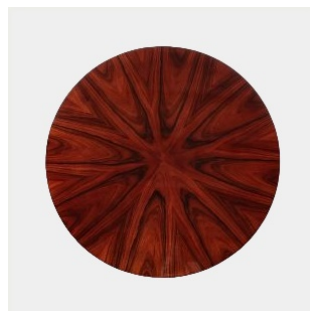

The Classic Chair Company
London

FONTAINE

Model : MNC-TA370

Dimensions (cm) : Dia60 h69

Materials : Beech wood & Santos rosewood veneer

Finished : PU hi-gloss

The Classic Chair Company
London

PRODUCT DESCRIPTION

Art deco, a style of decoration that is very popular in France. The design focuses on simplicity, luxury, plus we also add a modern touch with Hi gloss finish.

Model : MNC-TA370

Dimensions (cm) : Dia60 h69

Materials : Beech wood & Santos rosewood veneer

Finished : PU hi-gloss