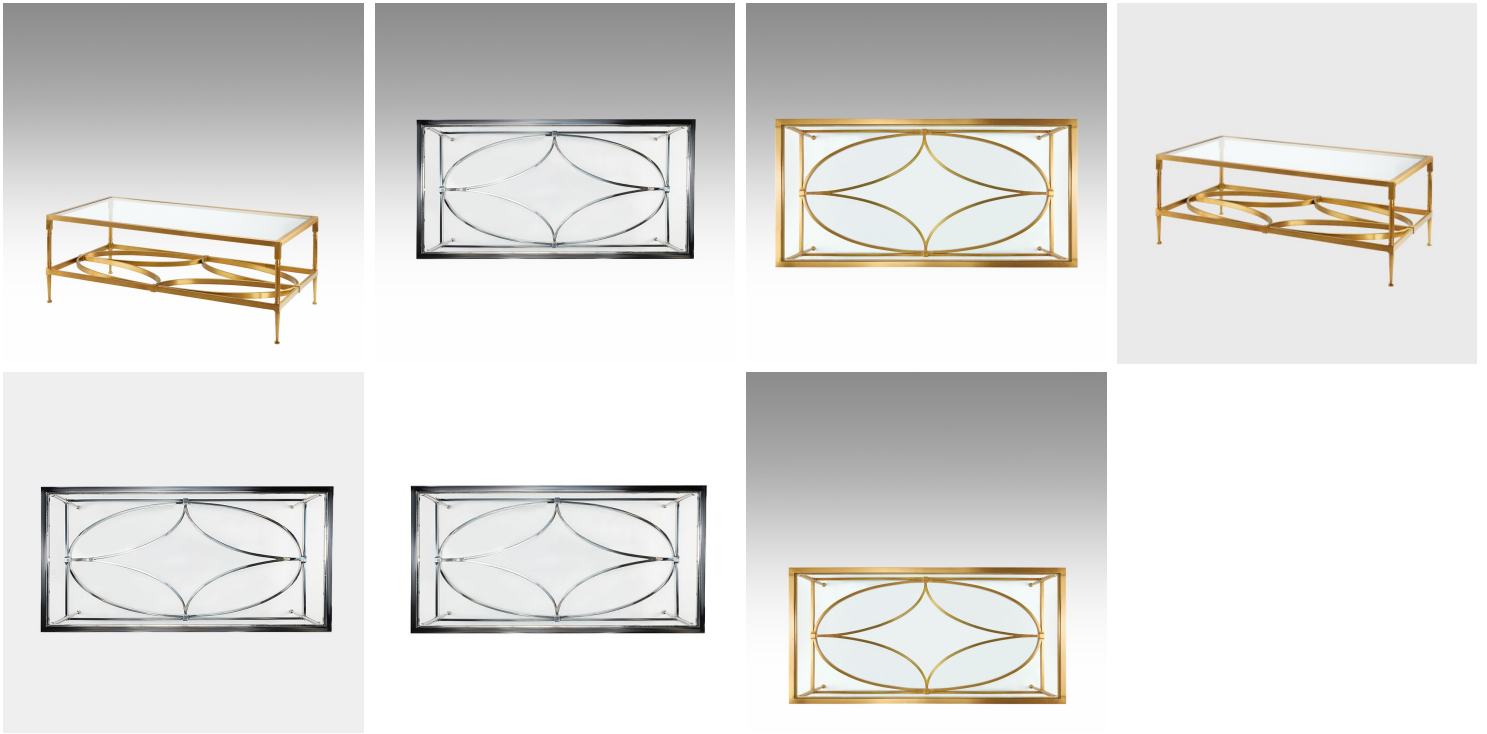

The Classic Chair Company
London

SOPHIA COFFEE TABLE

Model : MNC-TA366

Dimensions (cm) : w122 d61 h46

Materials : Glass top

Finished : Antique brass light (MT-01) ,Polished nickel (MT-06)

The Classic Chair Company
London

PRODUCT DESCRIPTION

Art deco, a style of decoration that is very popular in France. The design focuses on simplicity, luxury, plus we also add a modern touch with Hi gloss finish.

Model : MNC-TA366

Dimensions (cm) : w122 d61 h46

Materials : Stainless & Top Glass

Finished : (1) Antique brass light (MT-01) (2) Polished Nickel (MT-06)