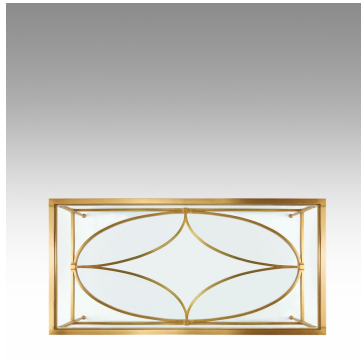

### **SOPHIA COFFEE TABLE**

Model : MNC-TA366

Dimensions (cm) : w122 d61 h46

Materials : Glass top

Finished : Antique brass light (MT-01) ,Polished nickel (MT-06)

The Classic Chair Company  
London

### PRODUCT DESCRIPTION

**Art deco**, a style of decoration that is very popular in France. The design focuses on simplicity, luxury, plus we also add a modern touch with Hi gloss finish.

Model : MNC-TA366

Dimensions (cm) : w122 d61 h46

Materials : Stainless & Top Glass

Finished : (1) Antique brass light (MT-01) (2) Polished Nickel (MT-06)