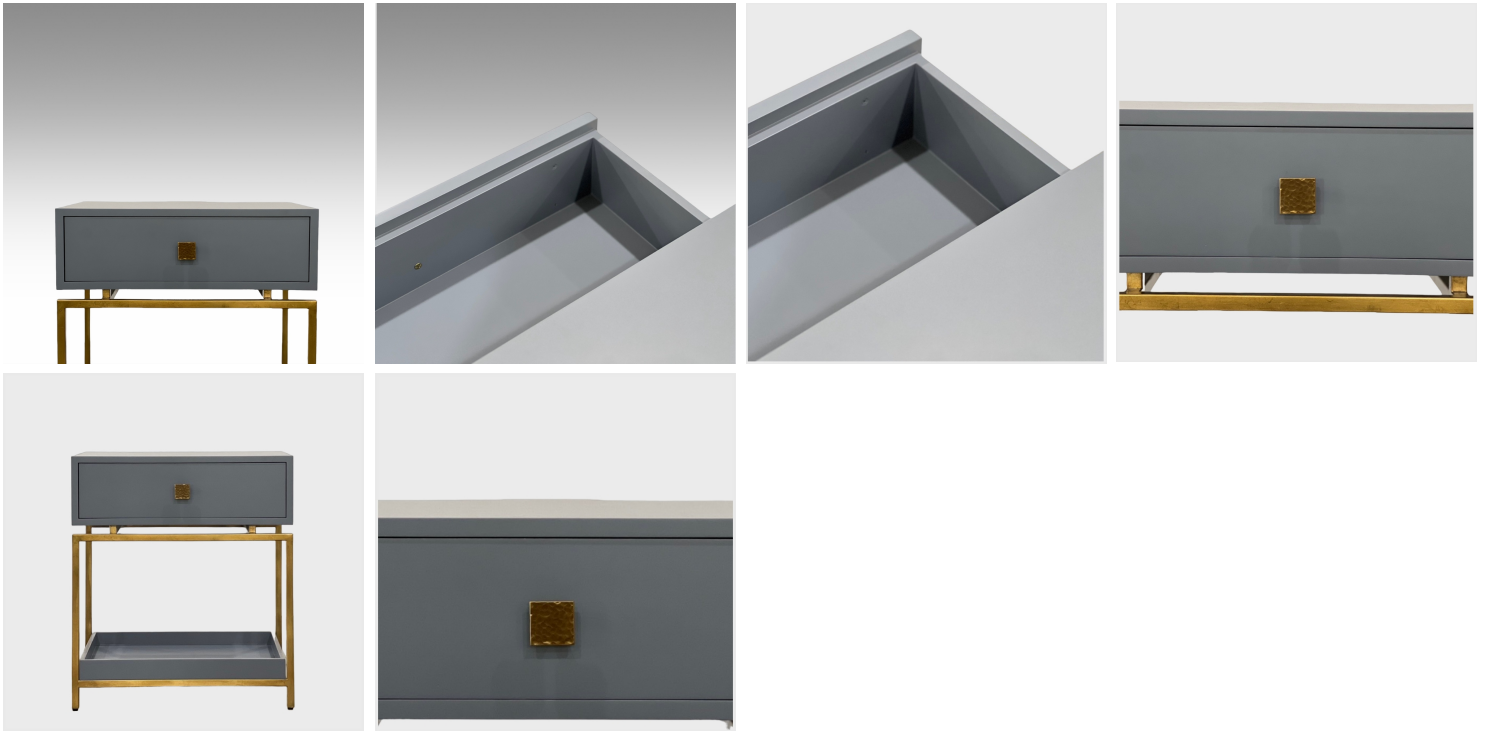

The Classic Chair Company
London

PAINTED BEDSIDE TABLE

Model : MNC-TA070

Dimensions (cm): w50 d45 h70

Materials : HMR & Metal

Finished : Paint Lacquer Finish

The Classic Chair Company
London

PRODUCT DESCRIPTION

Model : MNC-TA070

Dimensions (cm): w50 d45 h70

Materials : HMR & Metal

Finished : Paint Lacquer Finish