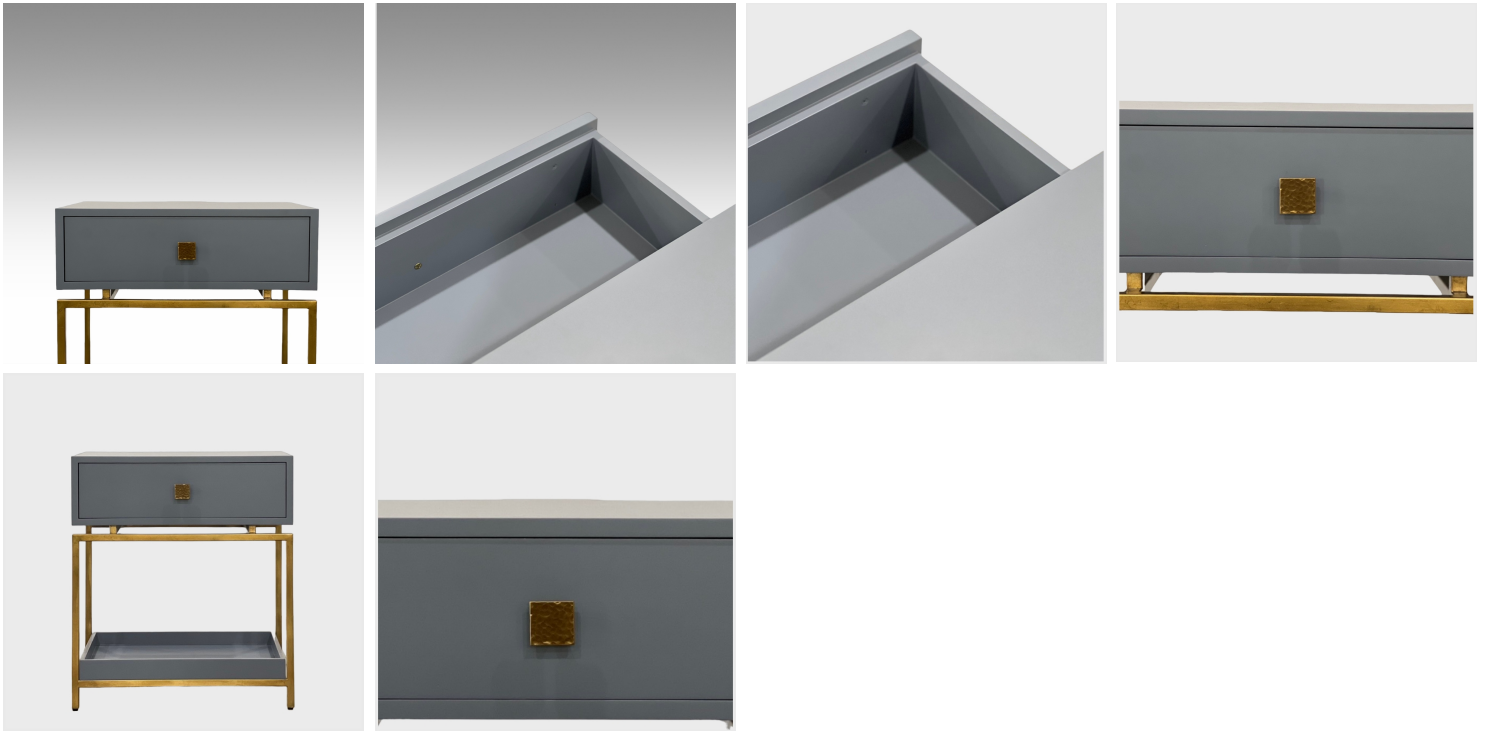

The Classic Chair Company
London

PAINTED BEDSIDE TABLE

Model : MNC-TA070
Dimensions (cm): w50 d45 h70
Materials : HMR & Metal
Finished : Paint Lacquer Finish

The Classic Chair Company
London

PRODUCT DESCRIPTION

Model : MNC-TA070

Dimensions (cm): w50 d45 h70

Materials : HMR & Metal

Finished : Paint Lacquer Finish