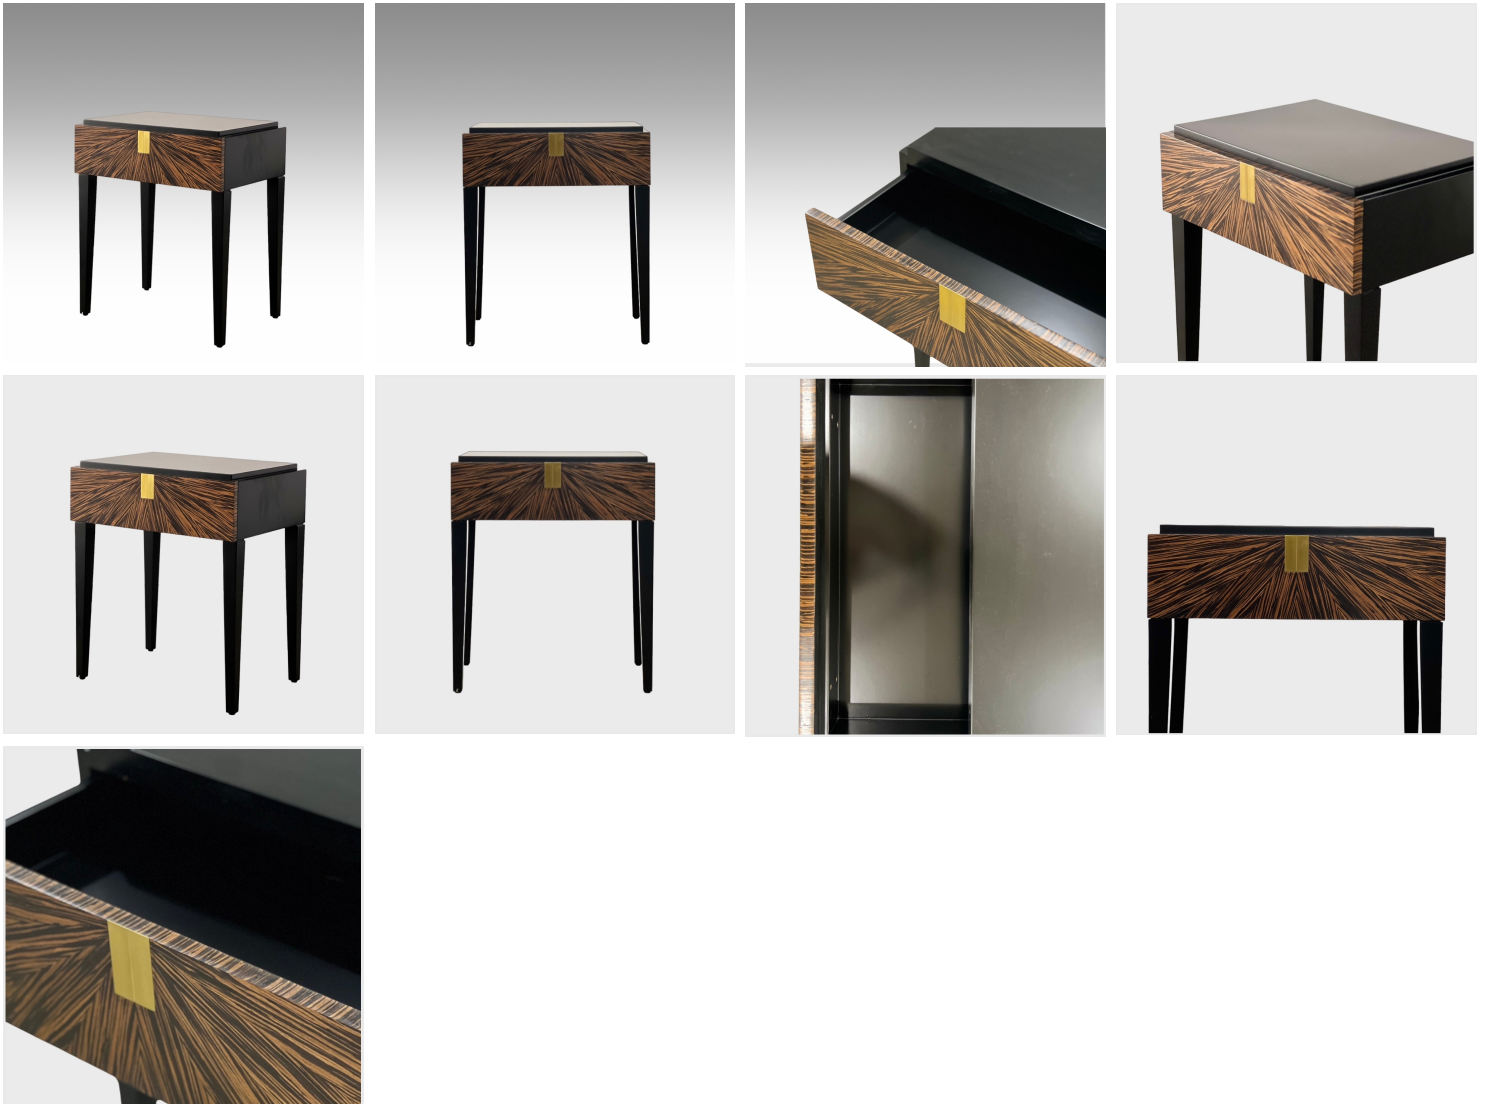

The Classic Chair Company
London

EBONY BEDSIDE TABLE

Model : MNC-TA068

Dimensions (cm): w60 d40 h62

Materials :

Finished : Wood Lacquer Finish

The Classic Chair Company
London

PRODUCT DESCRIPTION

Model : MNC-TA068

Dimensions (cm): w60 d40 h62

Materials : Acacia wood & Black painted ebony veneer front

Finished : Wood Lacquer Finish