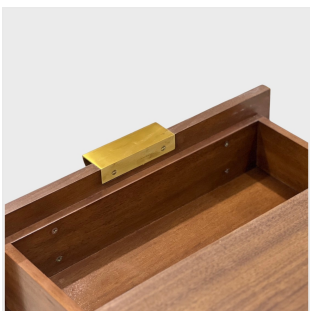

The Classic Chair Company
London

SIDE TABLE

Model : MNC-TA066
Dimensions (cm): w48 d40 h60
Materials :
Finished : Wood Lacquer Finish

The Classic Chair Company
London

PRODUCT DESCRIPTION

Model : MNC-TA066

Dimensions (cm): w48 d40 h60

Materials : Acacia wood & Walnut veneer

Finished : Wood Lacquer Finish