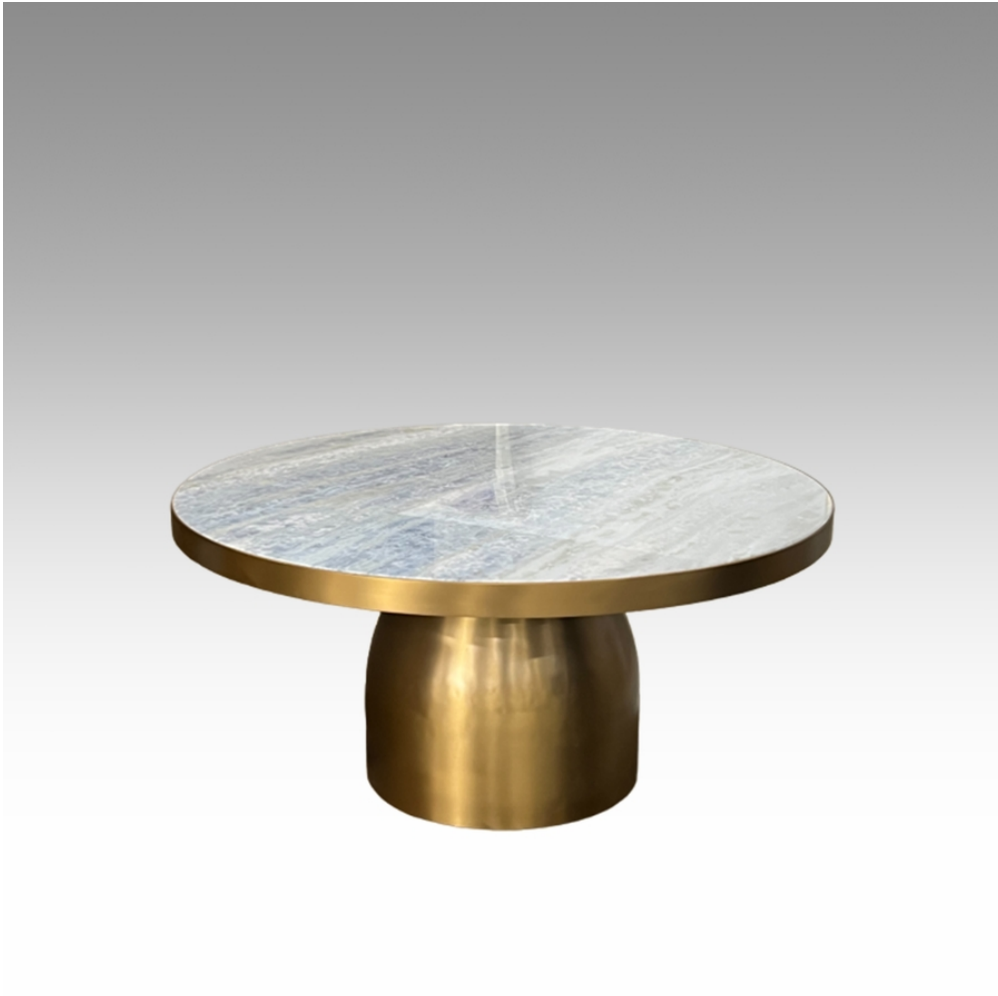

The Classic Chair Company
London

COFFEE TABLE

Model : MNC-TA063

Dimensions (cm) : Dia92 h42

Materials : Marble top & Stainless with blue sky quartz

Finished : PVD & HL-Ti rose gold

The Classic Chair Company
London

PRODUCT DESCRIPTION

Model : MNC-TA063

Dimensions (cm) : Dia92 h42

Materials : Marble top & Stainless with blue sky quartz

Finished : PVD & HL-Ti rose gold