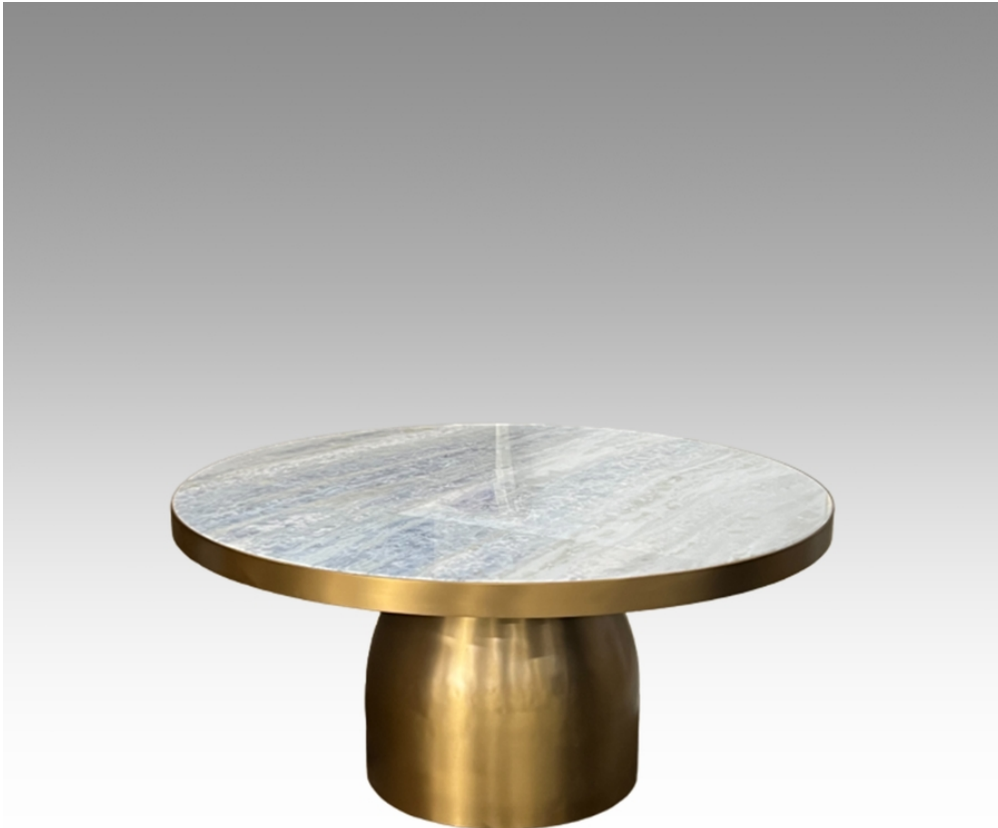

The Classic Chair Company
London

COFFEE TABLE

Model : MNC-TA063
Dimensions (cm) : Dia92 h42
Materials : Marble top
Finished : PVD & HL-Ti rose gold

The Classic Chair Company
London

PRODUCT DESCRIPTION

Model : MNC-TA063

Dimensions (cm) : Dia92 h42

Materials : Marble top & Stainless with blue sky quartz

Finished : PVD & HL-Ti rose gold