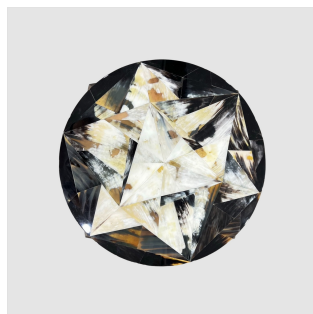

The Classic Chair Company
London

HORN TOP SIDE TABLE

Model : MNC-TA061-HORN
Dimensions (cm) : Dia60 h65
Materials : Metal & Buffalo horn top
Finished : PVD

The Classic Chair Company
London

PRODUCT DESCRIPTION

Art deco, a style of decoration that is very popular in France. The design focuses on simplicity, luxury, plus we also add a modern touch with Hi gloss finish.

Model : MNC-TA061

Dimensions (cm) : Dia60 h65

Materials : Metal & Buffalo horn top

Finished : PVD