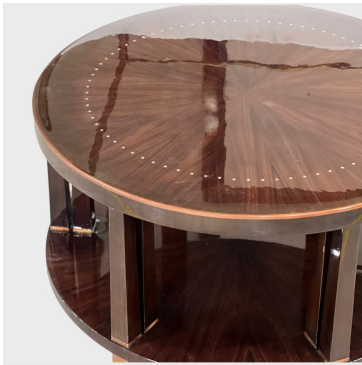

The Classic Chair Company
London

PRODUCT DESCRIPTION

Art deco, a style of decoration that is very popular in France. The design focuses on simplicity, luxury, plus we also add a modern touch with Hi gloss finish.

Model : MNC-TA060

Dimensions (cm) : Dia80 h42

Materials : Beech wood with santos veneer

Finished : PU hi-gloss