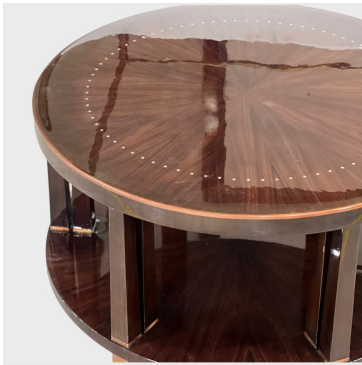

The Classic Chair Company
London

COFFEE TABLE

Model : MNC-TA060
Dimensions (cm) : Dia80 h42
Materials : Santos rosewood veneer
Finished : PU hi-gloss

The Classic Chair Company
London

PRODUCT DESCRIPTION

Art deco, a style of decoration that is very popular in France. The design focuses on simplicity, luxury, plus we also add a modern touch with Hi gloss finish.

Model : MNC-TA060

Dimensions (cm) : Dia80 h42

Materials : Beech wood with santos veneer

Finished : PU hi-gloss