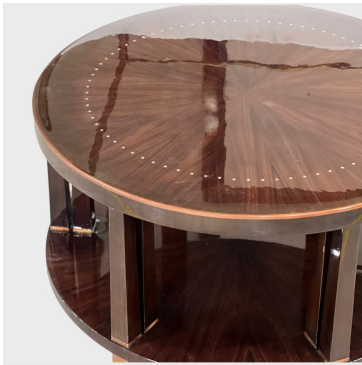

The Classic Chair Company
London

COFFEE TABLE

Model : MNC-TA060
Dimensions (cm) : Dia80 h42
Materials : Beech wood with santos veneer
Finished : PU hi-gloss

The Classic Chair Company
London

PRODUCT DESCRIPTION

Art deco, a style of decoration that is very popular in France. The design focuses on simplicity, luxury, plus we also add a modern touch with Hi gloss finish.

Model : MNC-TA060

Dimensions (cm) : Dia80 h42

Materials : Beech wood with Santos veneer

Finished : PU hi-gloss