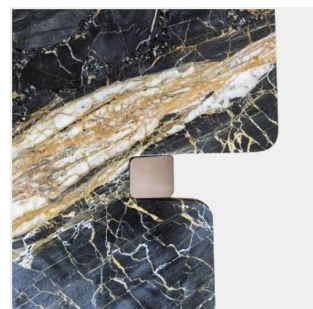

The Classic Chair Company
London

COFFEE TABLE

Model : MNC-TA044
Dimensions (cm) : w145 d80 h30
Materials : Marble top
Finished : Wood Lacquer Finish

The Classic Chair Company
London

PRODUCT DESCRIPTION

Model : MNC-TA044
Dimensions (cm) : w145 d80 h30
Materials : Marble top
Finished : Wood Lacquer Finish