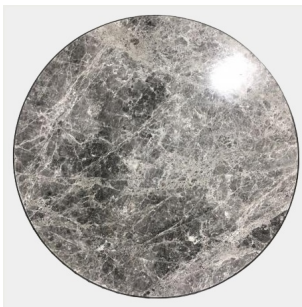

The Classic Chair Company
London

COFFEE TABLE

Model : MNC-TA025
Dimensions (cm) : Dia81 h37.5
Materials : Marble top
Finished : Wood Lacquer Finish

The Classic Chair Company
London

PRODUCT DESCRIPTION

Model : MNC-TA025
Dimensions (cm) : Dia81 h37.5
Materials : Marble top
Finished : Wood Lacquer Finish