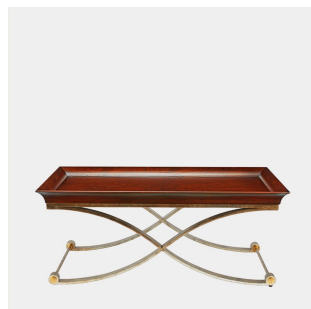

The Classic Chair Company
London

COFFEE TABLE

Model : MNC-TA021

Dimensions (cm) : w120 d70 h50.8

Materials : Oak wood, Or similar & Oak veneer

Finished : Steel with gold, Wood Lacquer Finish

The Classic Chair Company
London

PRODUCT DESCRIPTION

Model : MNC-TA021

Dimensions (cm) : w120 d70 h50.8

Materials : Oak wood, Or similar & veneer oak

Finished : Steel with gold, Wood Lacquer Finish