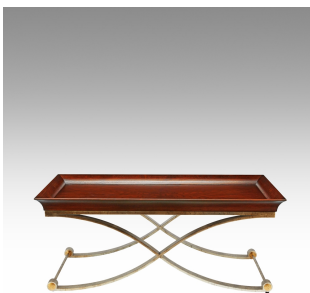

The Classic Chair Company
London

COFFEE TABLE

Model : MNC-TA021

Dimensions (cm) : w120 d70 h50.8

Materials : Oak wood, Or similar & Oak veneer

Finished : Steel with gold, Wood Lacquer Finish

The Classic Chair Company
London

PRODUCT DESCRIPTION

Model : MNC-TA021

Dimensions (cm) : w120 d70 h50.8

Materials : Oak wood, Or similar & veneer oak

Finished : Steel with gold, Wood Lacquer Finish