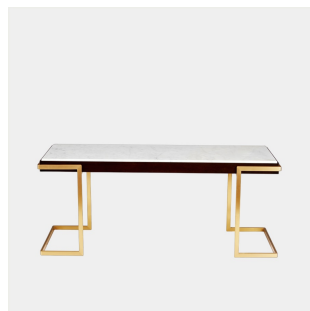

The Classic Chair Company
London

COCKTAIL TABLE (TOP WHITE CARRARA)

Model : MNC-TA017
Dimensions (cm) : w110 d40 h45
Materials : Marble top
Finished : Special Finish

The Classic Chair Company
London

PRODUCT DESCRIPTION

Model : MNC-TA017

Dimensions (cm) : w110 d40 h45

Materials : Marble top & Plywood with Stainless Steel

Finished : Special Finish