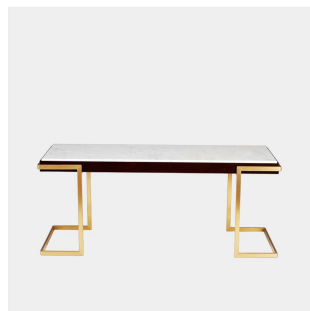

The Classic Chair Company
London

COCKTAIL TABLE (TOP WHITE CARRARA)

Model : MNC-TA017

Dimensions (cm) : w110 d40 h45

Materials : Marble top & Plywood with Stainless Steel

Finished : Special Finish

The Classic Chair Company
London

PRODUCT DESCRIPTION

Model : MNC-TA017

Dimensions (cm) : w110 d40 h45

Materials : Marble top & Plywood with Stainless Steel

Finished : Special Finish