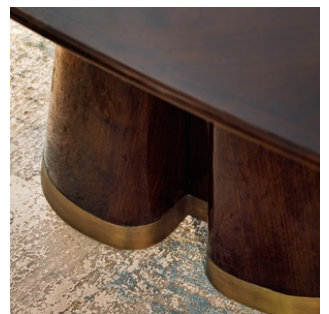

The Classic Chair Company
London

DINING TABLE

Model : MNC-TA015-W150
Dimensions (cm) : w150 d100 h75
Materials : Walnut wood & Santos veneer
Finished : PU hi-gloss

The Classic Chair Company
London

PRODUCT DESCRIPTION

Model : MNC-TA015-W150
Dimensions (cm) : w150 d100 h75
Materials : Walnut wood & Santos veneer
Finished : PU hi-gloss