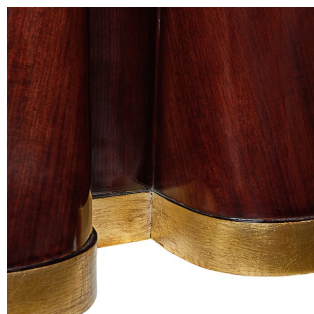

The Classic Chair Company
London

DINING TABLE

Model : MNC-TA015-W150
Dimensions (cm) : w150 d100 h75
Materials : Walnut wood & Santos veneer
Finished : PU hi-gloss

The Classic Chair Company
London

PRODUCT DESCRIPTION

Model : MNC-TA015-W150
Dimensions (cm) : w150 d100 h75
Materials : Walnut wood & Santos veneer
Finished : PU hi-gloss