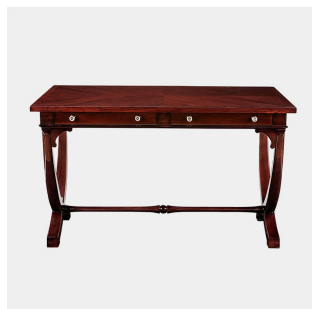

The Classic Chair Company
London

MONACO CROSSED SABRE LEG WRITING TABLE

Model : MNC-TA013

Dimensions (cm) : w130 d70 h80

Materials : Beech wood & Santos rosewood veneer

Finished : PU hi gloss

The Classic Chair Company
London

PRODUCT DESCRIPTION

Art deco, a style of decoration that is very popular in France. The design focuses on simplicity, luxury, plus we also add a modern touch with Hi gloss finish.

Model : MNC-TA013

Dimensions (cm) : w130 d70 h80

Materials : Beech wood & Santos rosewood veneer

Finished : PU hi gloss