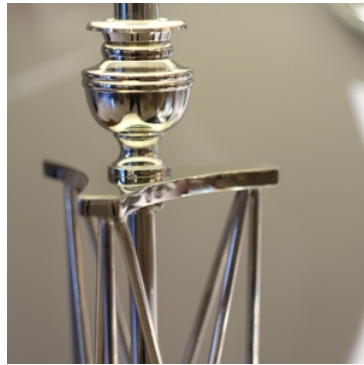

The Classic Chair Company
London

CLASSIC TABLE LAMP FINISH IN NICKEL

Model : MNC-LT011-BL-NF
Dimensions (cm) : w36 d36 h77
Materials : Brass & Nickel
Finished : Special Finish

The Classic Chair Company
London

PRODUCT DESCRIPTION

Art deco, a style of decoration that is very popular in France. The design focuses on simplicity, luxury, plus we also add a modern touch with Hi gloss finish.

Model : MNC-LT011-BL-NK
Dimensions (cm) : w36 d36 h77