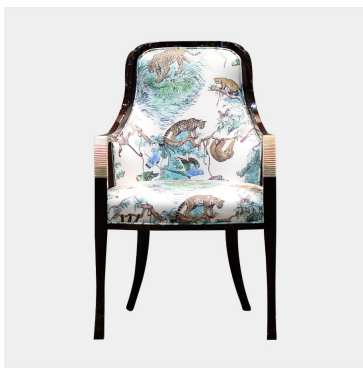

The Classic Chair Company
London

DINING ARM CHAIR

Model : MNC-CH012

Dimensions (cm) : w56 d63 h95 sh47 ah62.5

Materials : Beech wood & Fabric

Finished : Piano hi-gloss

The Classic Chair Company
London

The Classic Chair Company

PRODUCT DESCRIPTION

Model : MNC-CH012

Dimensions (cm) : w56 d63 h95 sh47 ah62.5

Materials : Beech wood & Fabric

Finished : Piano hi-gloss