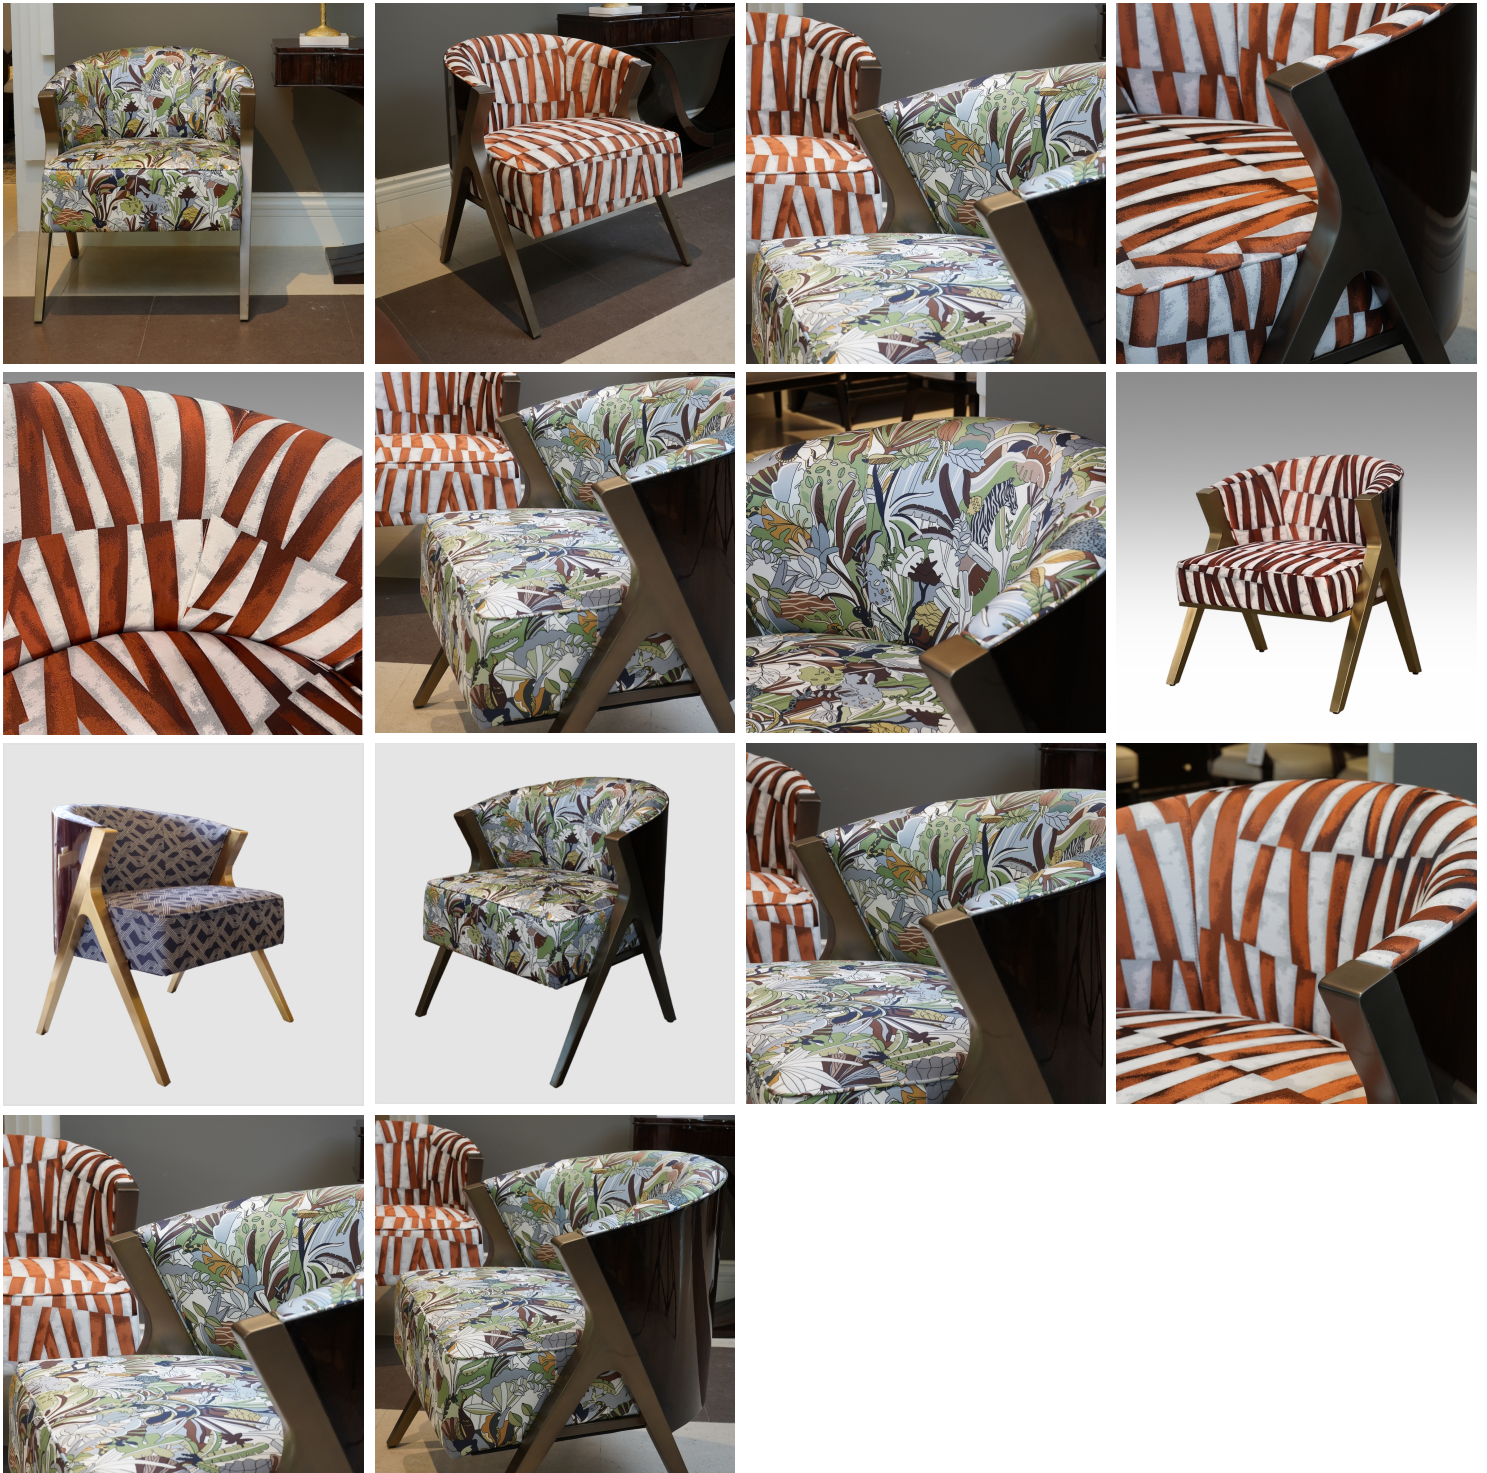

The Classic Chair Company
London

LOUNGE CHAIR

Model : MNC-CH010

Dimensions (cm) : w67 d70 h80 sh45

Materials : Beech wood with santos rosewood veneer

Finished : PU hi gloss

The Classic Chair Company
London

PRODUCT DESCRIPTION

Art deco, a style of decoration that is very popular in France. The design focuses on simplicity, luxury, plus we also add a modern touch with Hi gloss finish.

Model : MNC-CH010
Dimensions (cm) : w67 d70 h80 sh45

The Classic Chair Company

Materials : Beech wood with santos rosewood veneer
Finished : PU hi gloss