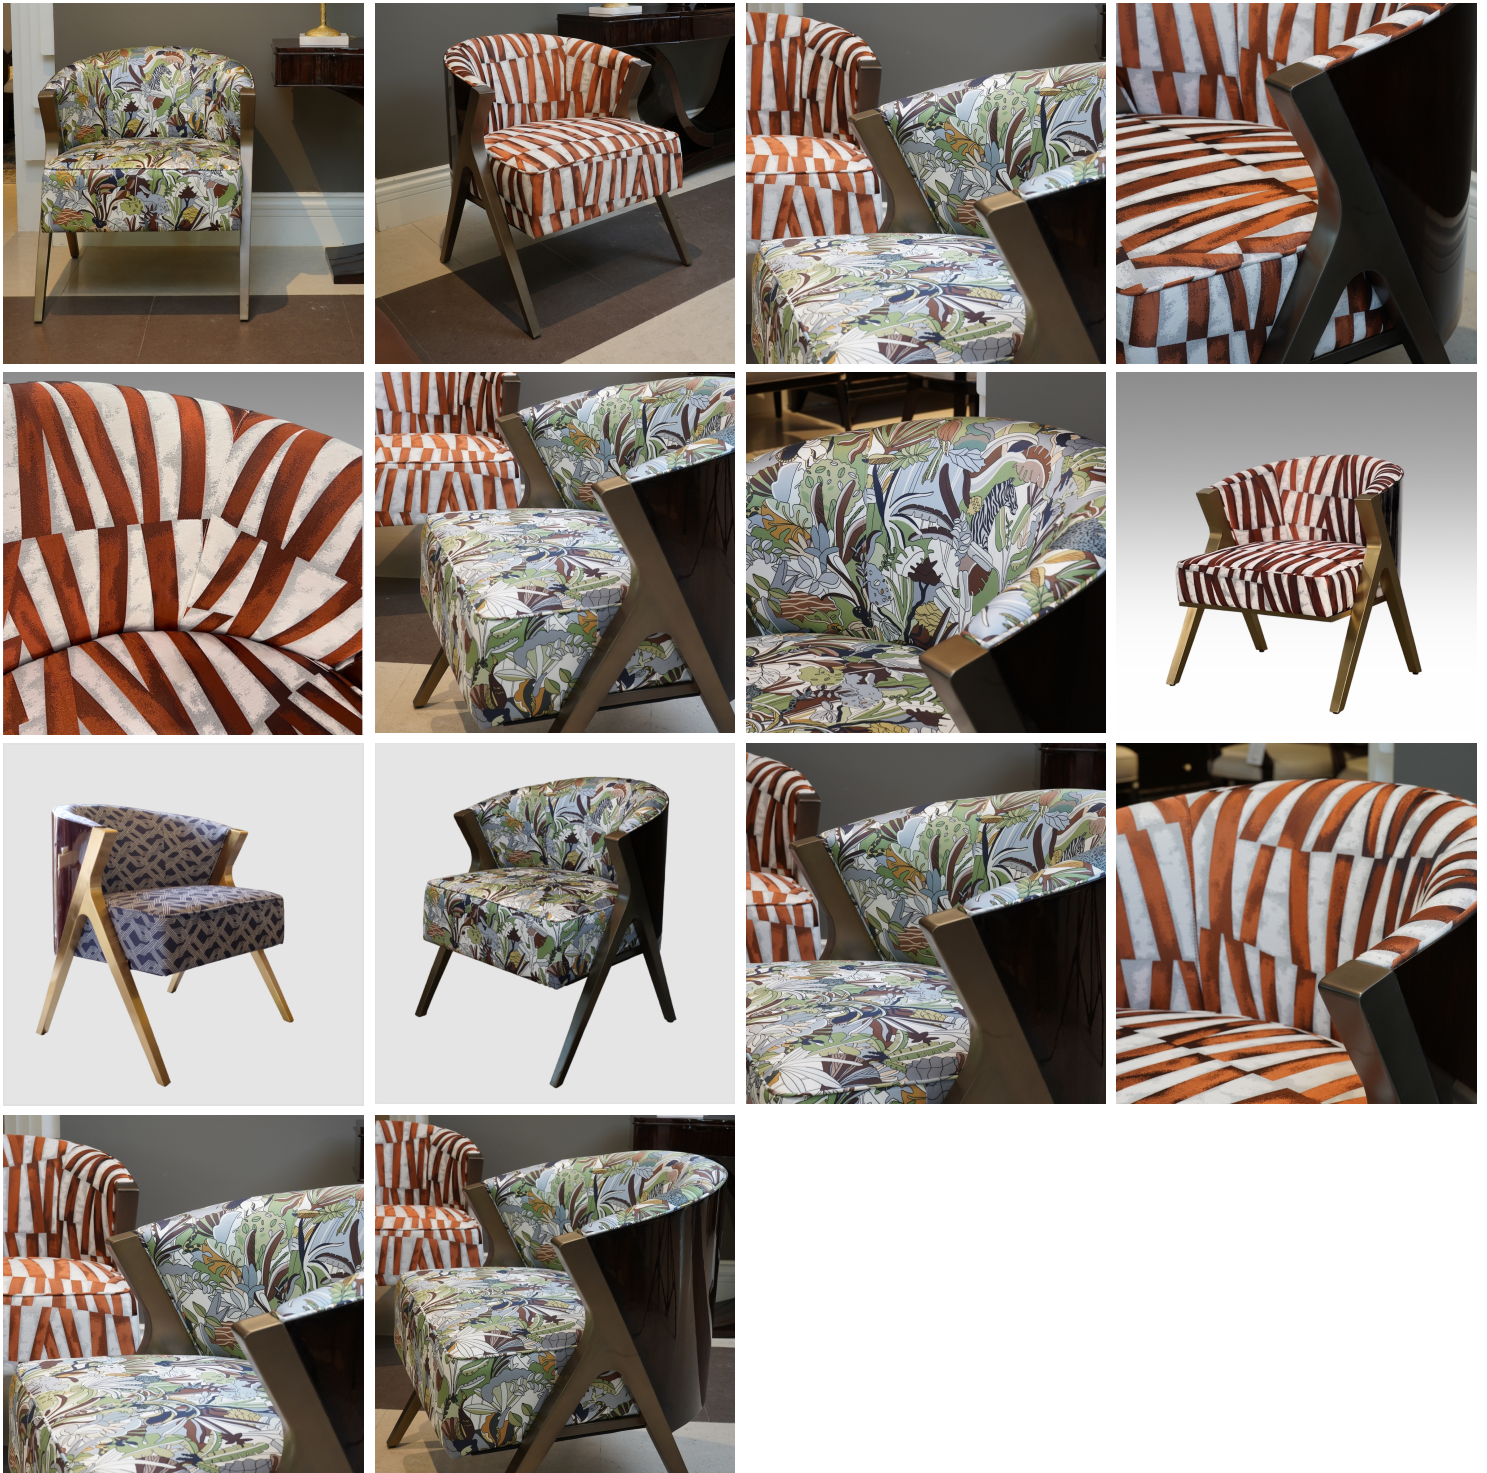

The Classic Chair Company
London

PRODUCT DESCRIPTION

Art deco, a style of decoration that is very popular in France. The design focuses on simplicity, luxury, plus we also add a modern touch with Hi gloss finish.

Model : MNC-CH010
Dimensions (cm) : w67 d70 h80 sh45