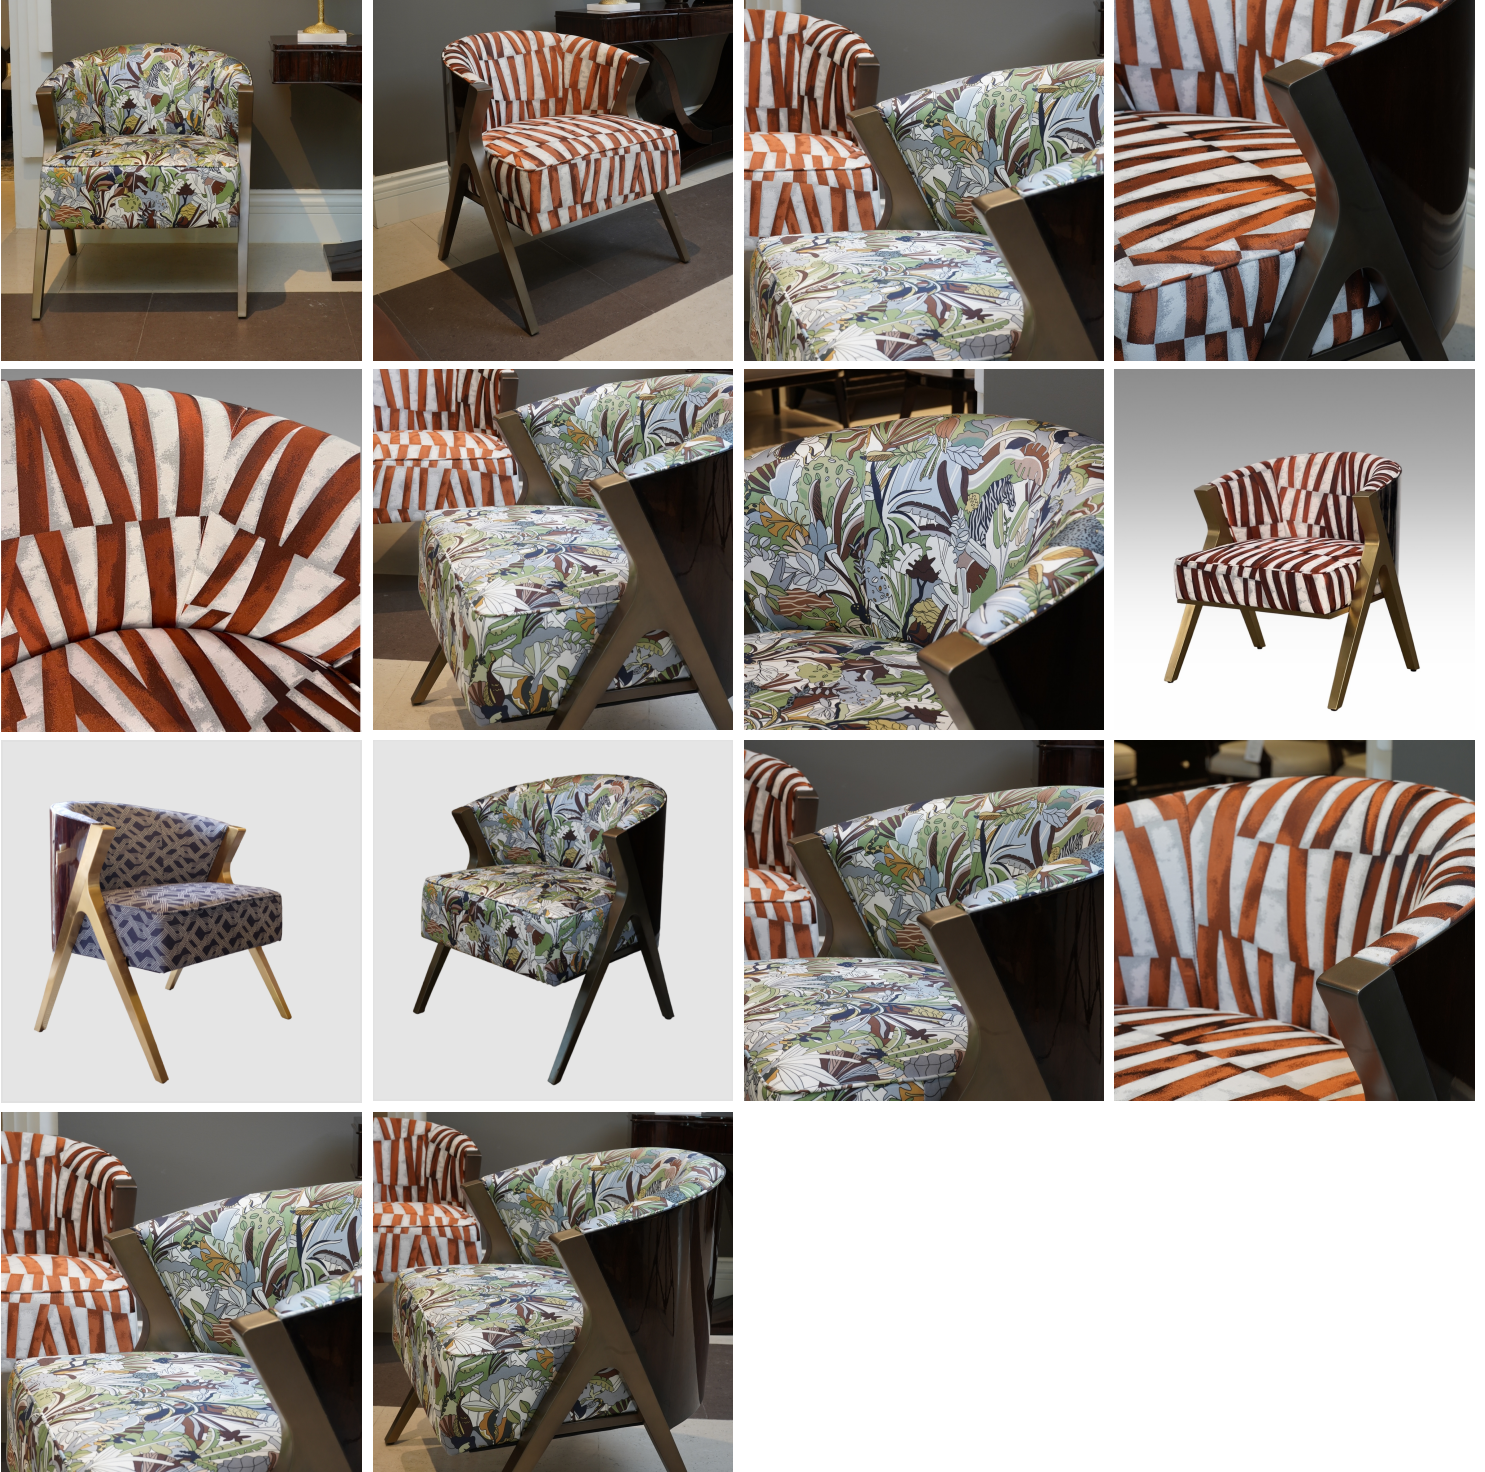

The Classic Chair Company
London

LOUNGE CHAIR

Model : MNC-CH010

Dimensions (cm) : w67 d70 h80 sh45

Materials : Fabric

Finished : PU hi gloss

The Classic Chair Company
London

PRODUCT DESCRIPTION

Art deco, a style of decoration that is very popular in France. The design focuses on simplicity, luxury, plus we also add a modern touch with Hi gloss finish.

Model : MNC-CH010

Dimensions (cm) : w67 d70 h80 sh45

The Classic Chair Company

Materials : Beech wood with santos rosewood veneer
Finished : PU hi gloss